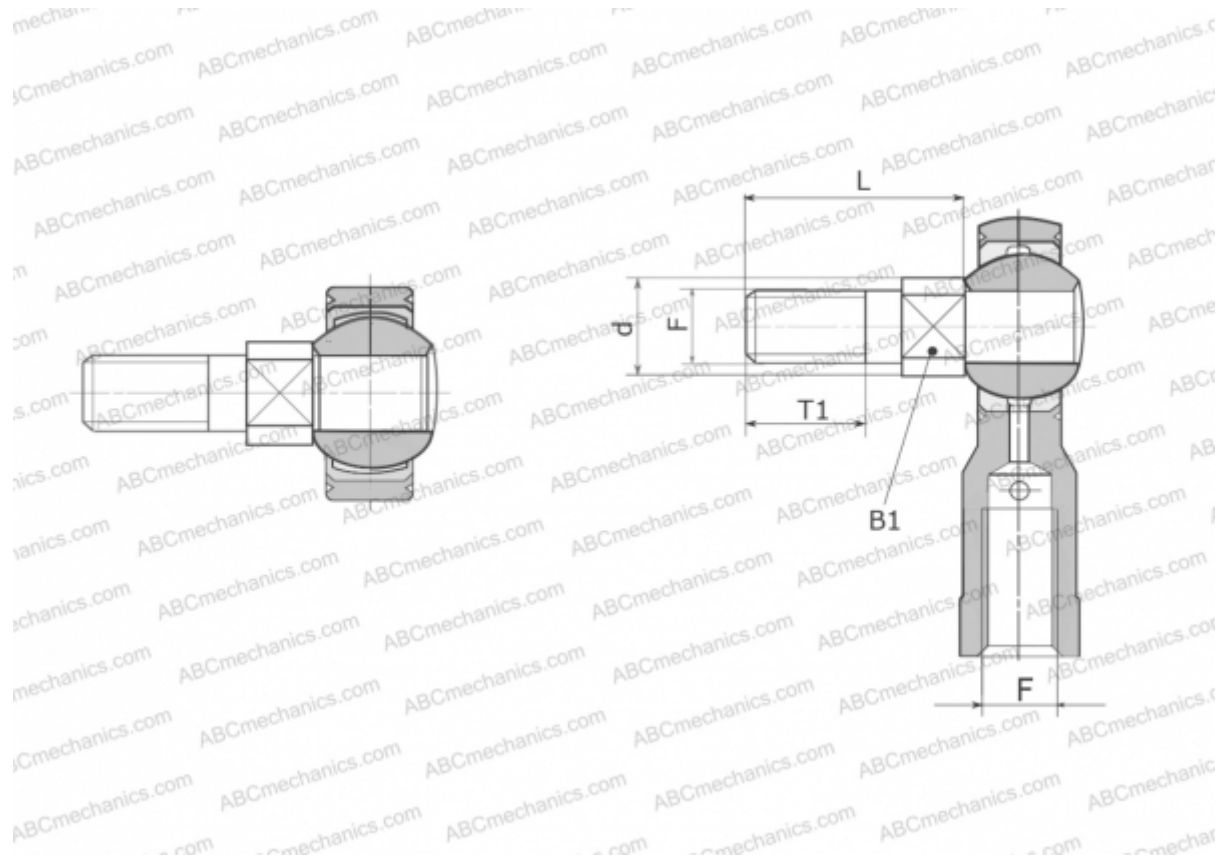

G...6-BO FLURO

TYPE: Plain bearings, Spherical plain bearings and rod ends, Rod ends, Maintenance free, With threaded bolt, for use as a right angle connector, G...-BO (FLURO)

Technical specification

DIMENSIONS, MM

d	9,000
B1	8,000
L	18,500
T1	10,000
F	M 6

WEIGHT, KG 0,010

MANUFACTURER [FLURO](#)