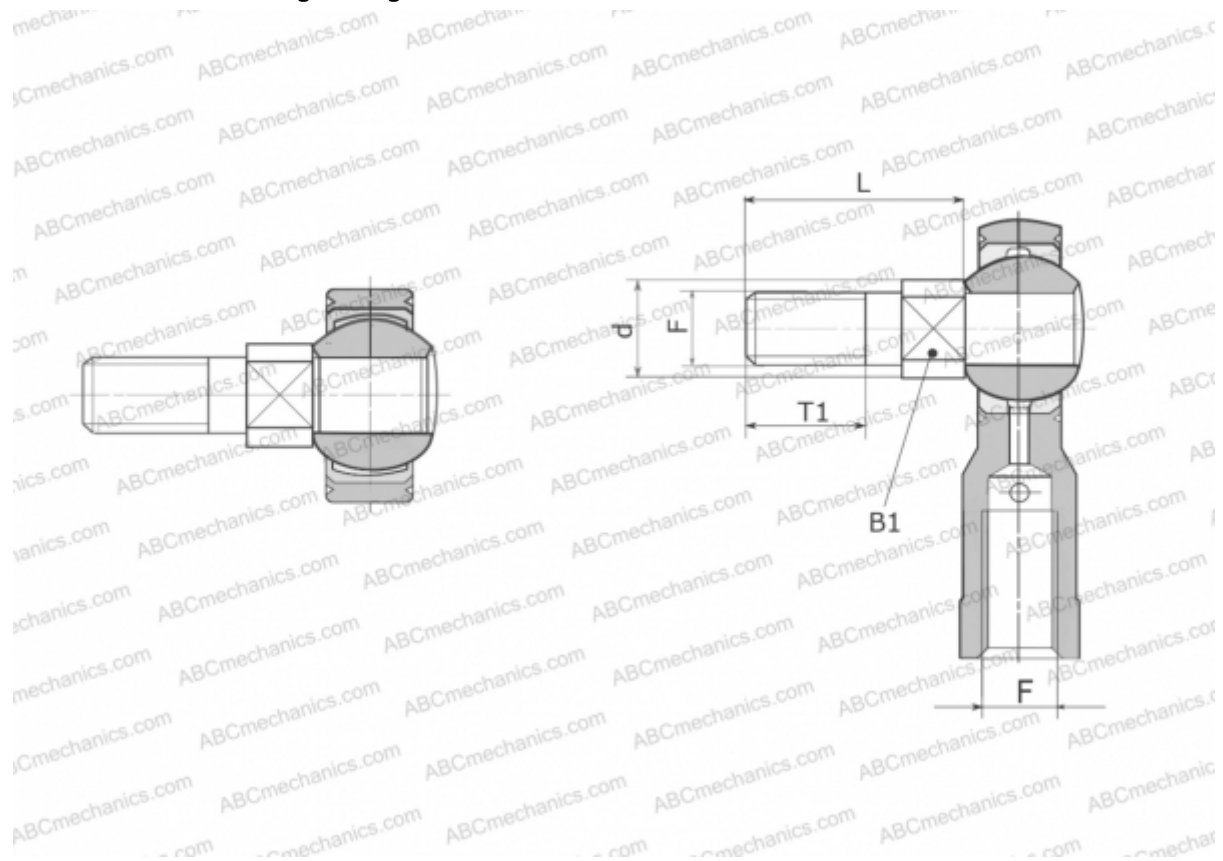

G...10-BO FLURO

TYPE: Plain bearings, Spherical plain bearings and rod ends, Rod ends, Maintenance free, With threaded bolt, for use as a right angle connector, G...-BO (FLURO)

Technical specification

DIMENSIONS, MM

d	13,000
B1	12,000
L	28,000
T1	17,000
F	M 10

WEIGHT, KG 0,025

MANUFACTURER [FLURO](#)