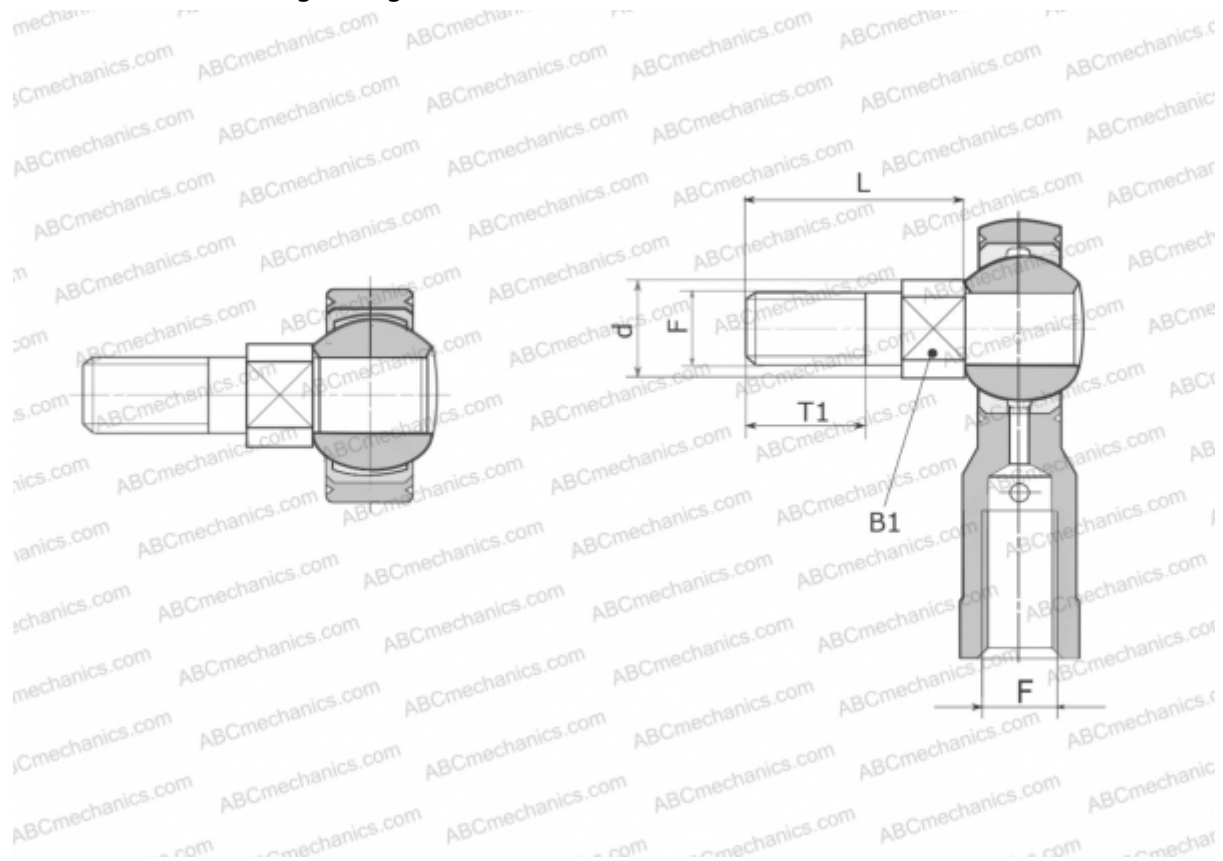

G...12-BO FLURO

TYPE: Plain bearings, Spherical plain bearings and rod ends, Rod ends, Maintenance free, With threaded bolt, for use as a right angle connector, G...-BO (FLURO)

Technical specification

DIMENSIONS, MM

d	15,000
B1	14,000
L	32,500
T1	20,000
F	M 12

WEIGHT, KG 0,040

MANUFACTURER [FLURO](#)