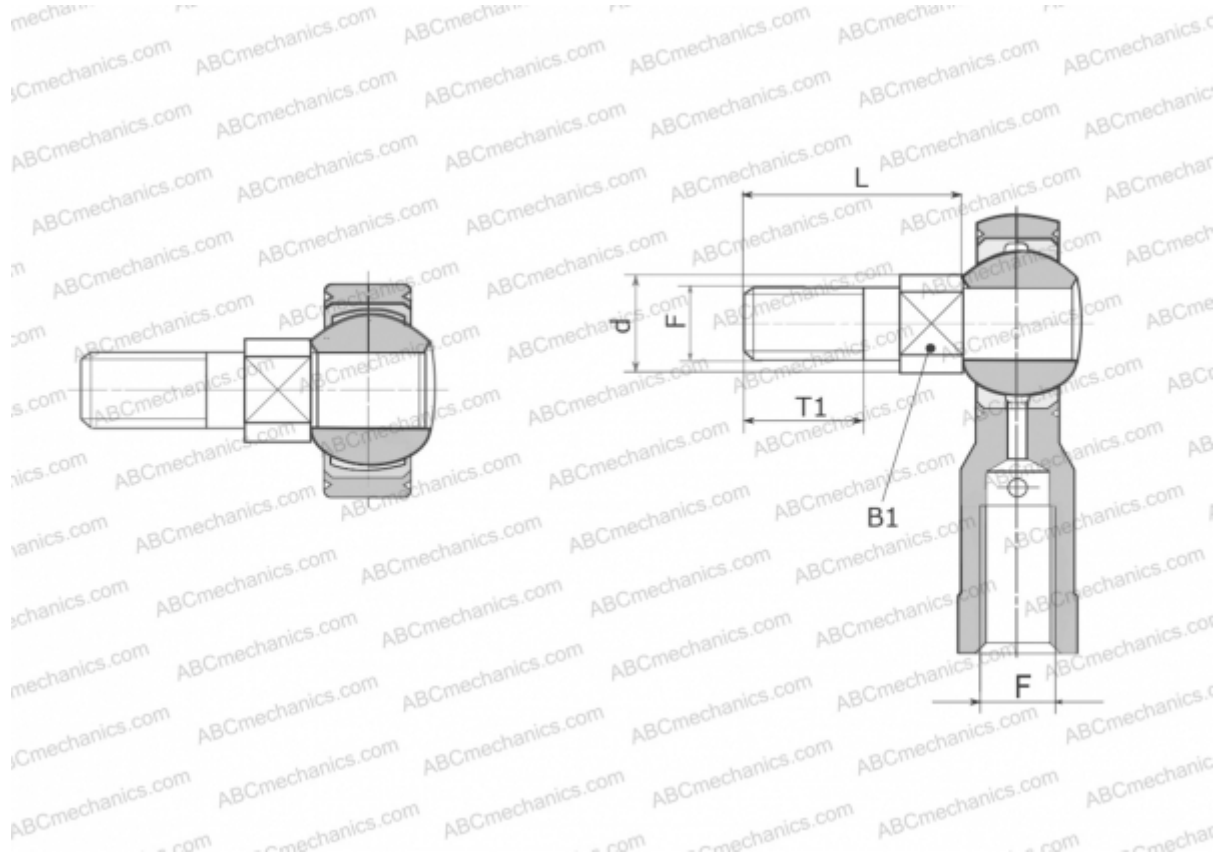

G...16-BO FLURO

TYPE: Plain bearings, Spherical plain bearings and rod ends, Rod ends, Maintenance free, With threaded bolt, for use as a right angle connector, G...-BO (FLURO)

Technical specification

DIMENSIONS, MM

d	19,000
B1	17,000
L	42,500
T1	24,000
F	M 16

WEIGHT, KG 0,090

MANUFACTURER [FLURO](#)