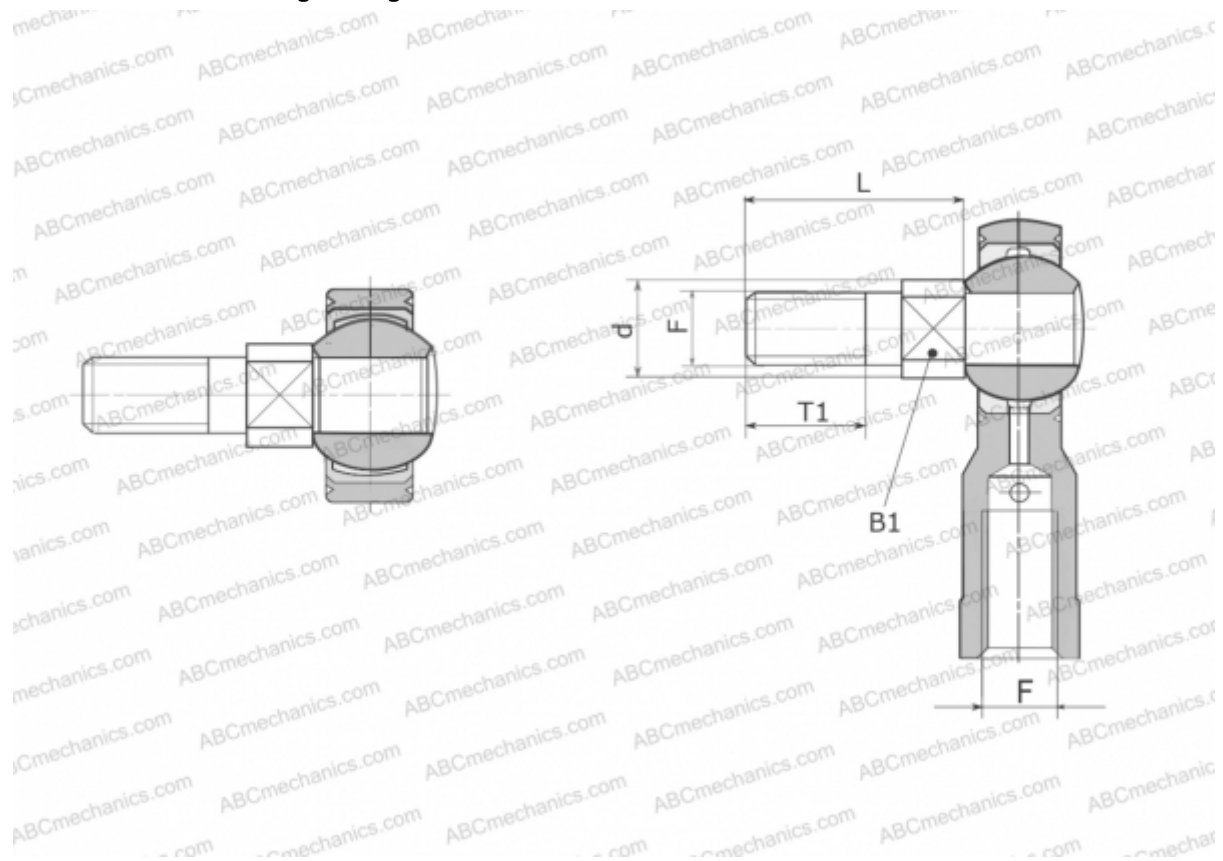

## G...20-BO FLURO

TYPE: Plain bearings, Spherical plain bearings and rod ends, Rod ends, Maintenance free, With threaded bolt, for use as a right angle connector, G...-BO (FLURO)

### Technical specification

#### DIMENSIONS, MM

d	24,000
B1	22,000
L	57,000
T1	35,000
F	M 20

**WEIGHT, KG** 0,200

**MANUFACTURER** [FLURO](#)