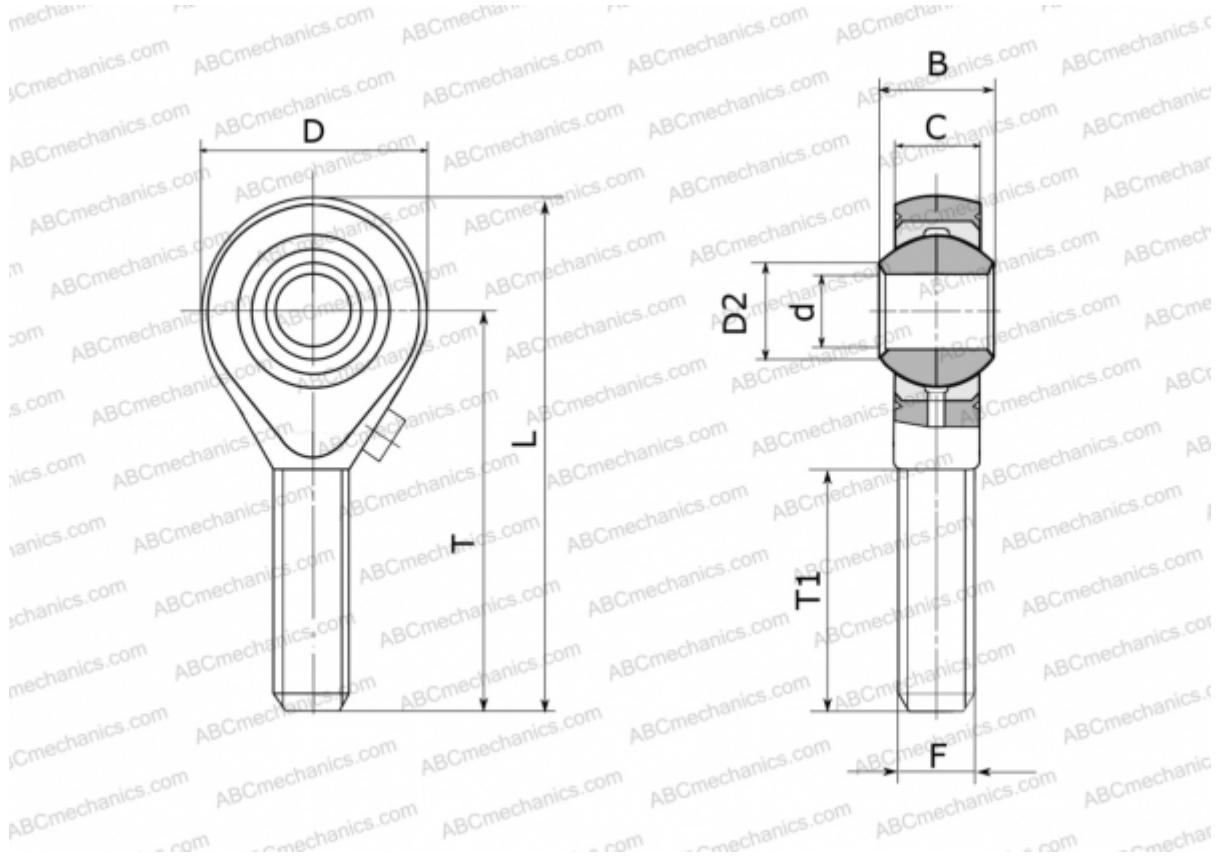

GAL 8 FLURO

TYPE: Plain bearings, Spherical plain bearings and rod ends, Rod ends, Requiring maintenance, With external thread, open design, left hand thread, series GAL (FLURO)

Technical specification

DIMENSIONS, MM

d	8,000
D	24,000
D2	10,400
B	12,000
L	54,000
T	42,000
T1	25,000
C	9,000
F	M 8

WEIGHT, KG 0,033

MANUFACTURER [FLURO](#)