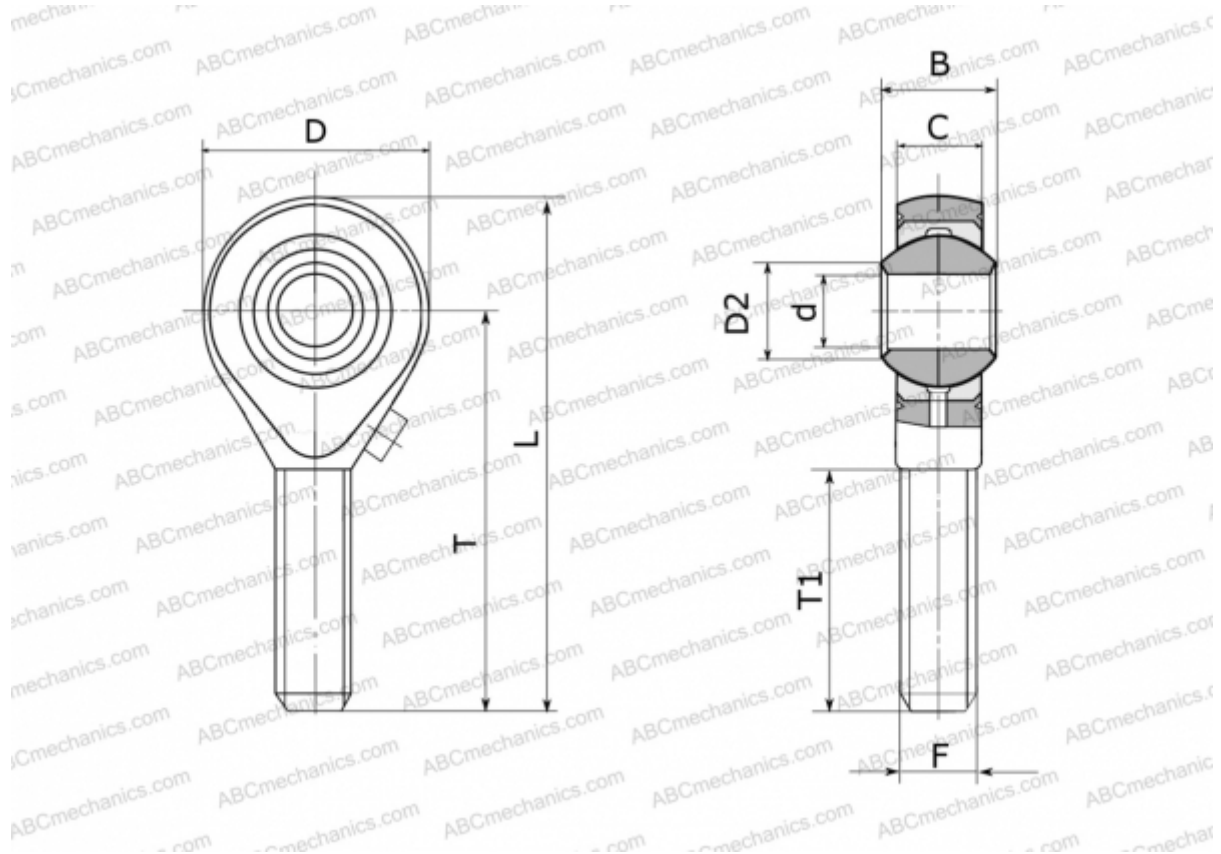

GAL 14 FLURO

TYPE: Plain bearings, Spherical plain bearings and rod ends, Rod ends, Requiring maintenance, With external thread, open design, left hand thread, series GAL (FLURO)

Technical specification

DIMENSIONS, MM

d	14,000
D	36,000
D2	16,800
B	19,000
L	78,000
T	60,000
T1	36,000
C	13,500
F	M 14

WEIGHT, KG 0,129

MANUFACTURER [FLURO](#)