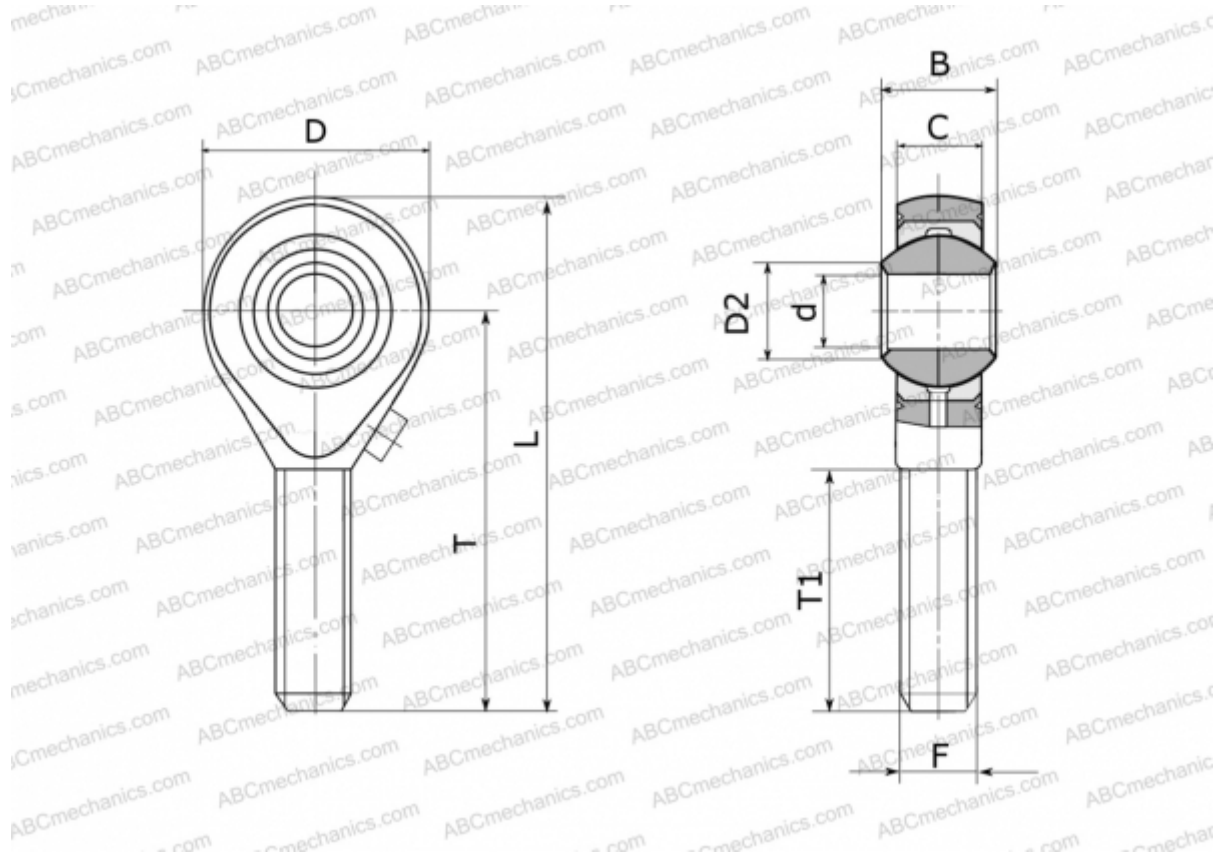

## GAL 16 FLURO

TYPE: Plain bearings, Spherical plain bearings and rod ends, Rod ends, Requiring maintenance, With external thread, open design, left hand thread, series GAL (FLURO)

### Technical specification

#### DIMENSIONS, MM

d	16,000
D	42,000
D2	19,300
B	21,000
L	87,000
T	66,000
T1	40,000
C	15,000
F	M 16

**WEIGHT, KG** 0,189

**MANUFACTURER** [FLURO](#)