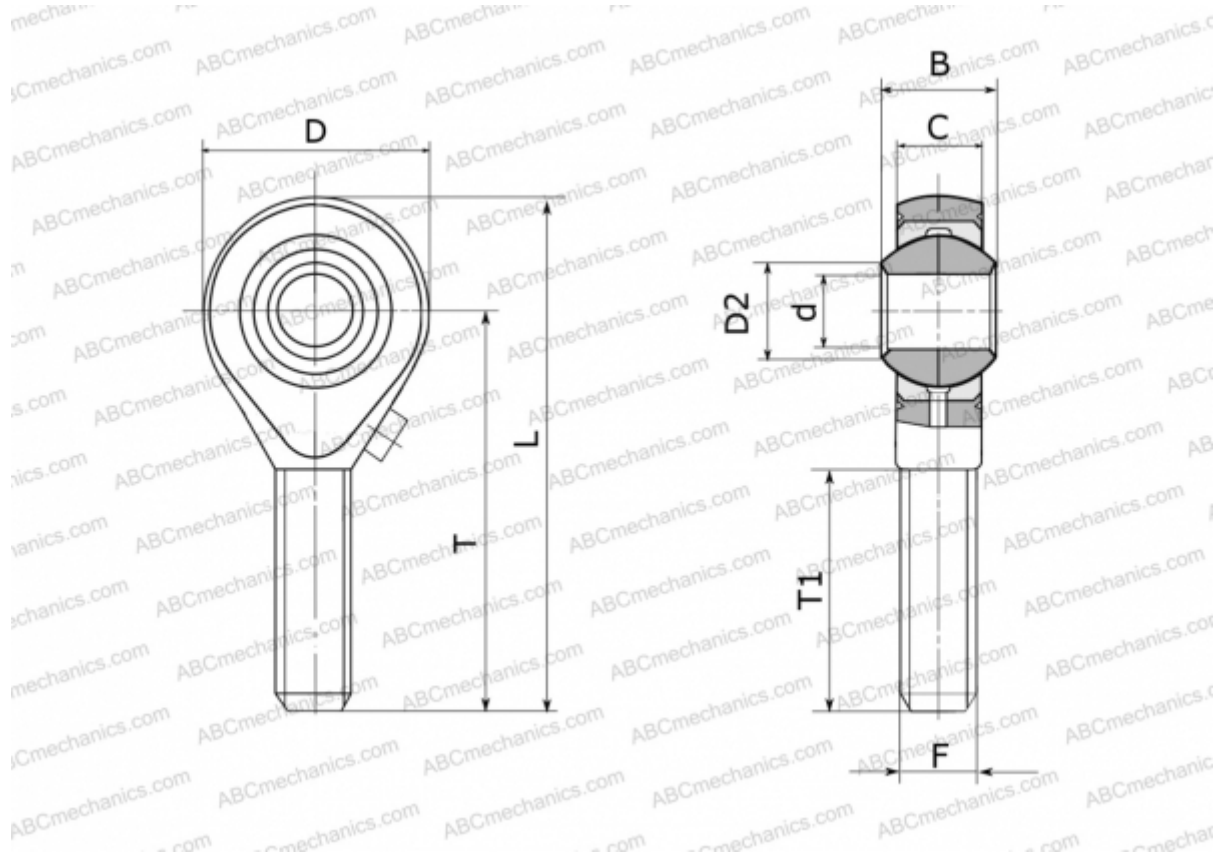

## GAL 22 FLURO

TYPE: Plain bearings, Spherical plain bearings and rod ends, Rod ends, Requiring maintenance, With external thread, open design, left hand thread, series GAL (FLURO)

### Technical specification

#### DIMENSIONS, MM

d	22,000
D	54,000
D2	25,800
B	28,000
L	111,000
T	84,000
T1	51,000
C	20,000
F	M 22x1.5

**WEIGHT, KG** 0,443

**MANUFACTURER** [FLURO](#)