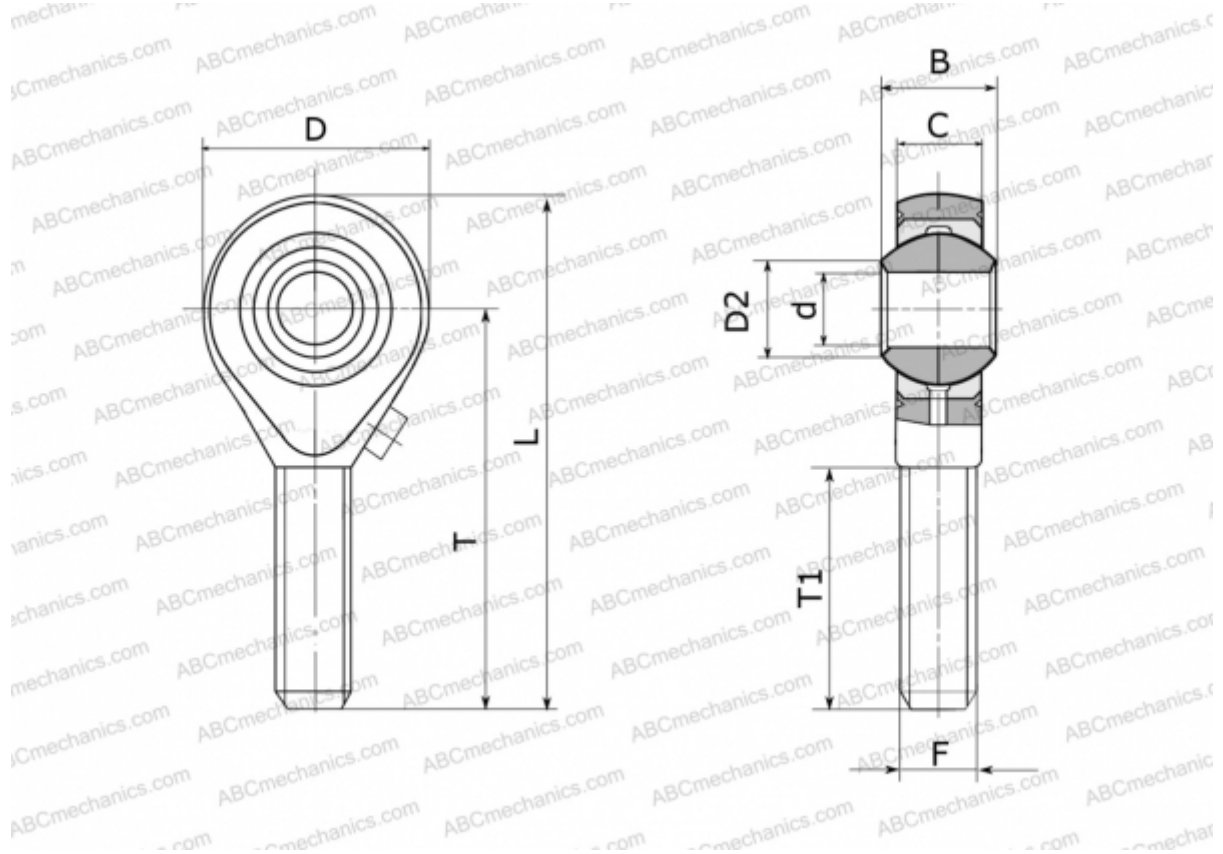

GAL 25 FLURO

TYPE: Plain bearings, Spherical plain bearings and rod ends, Rod ends, Requiring maintenance, With external thread, open design, left hand thread, series GAL (FLURO)

Technical specification

DIMENSIONS, MM

d	25,000
D	60,000
D2	29,600
B	31,000
L	124,000
T	94,000
T1	57,000
C	22,000
F	M 24x2

WEIGHT, KG 0,600

MANUFACTURER [FLURO](#)