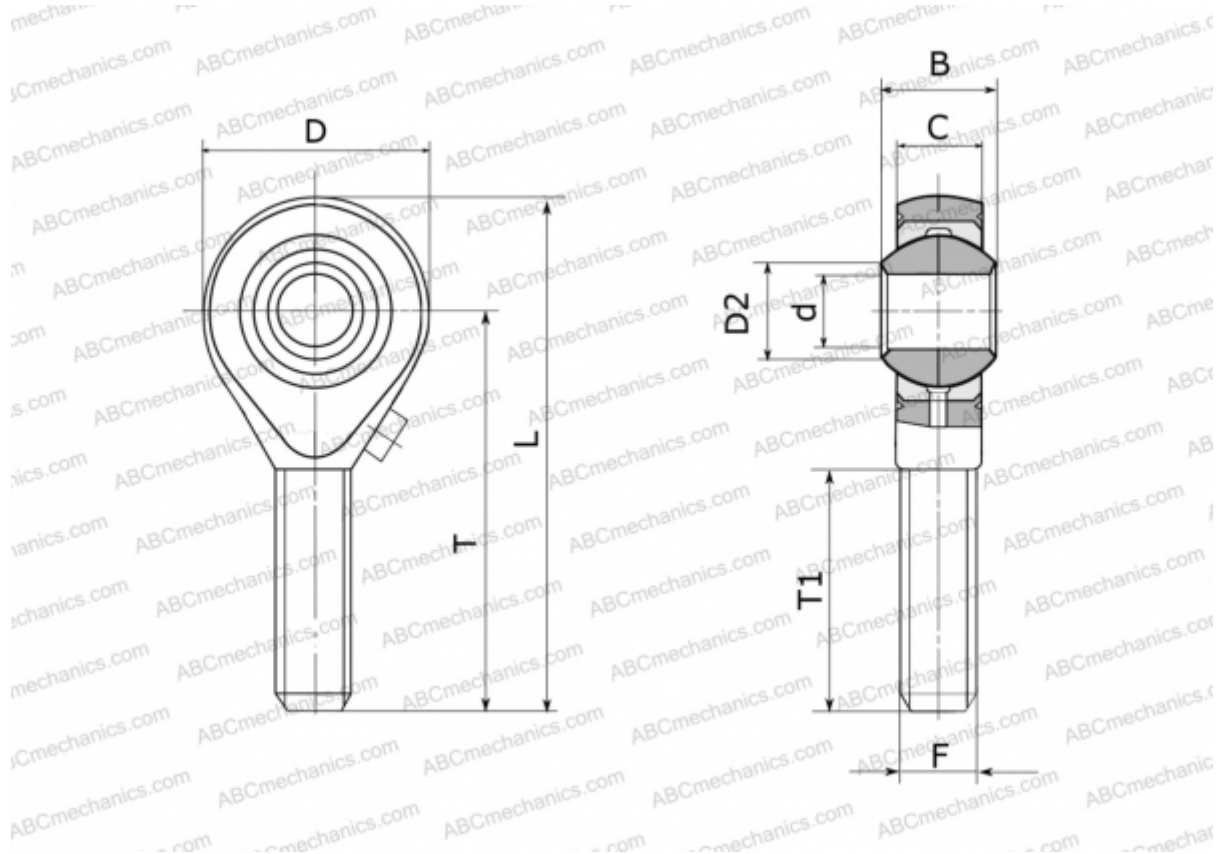

GALS 2 FLURO

TYPE: Plain bearings, Spherical plain bearings and rod ends, Rod ends, Requiring maintenance, With external thread, open design, left hand thread, series GALS (FLURO)

Technical specification

DIMENSIONS, MM

d	2,000
D	9,000
D2	2,600
B	4,500
L	24,500
T	20,000
T1	12,000
C	3,600
F	M 2

WEIGHT, KG 0,003

MANUFACTURER [FLURO](#)