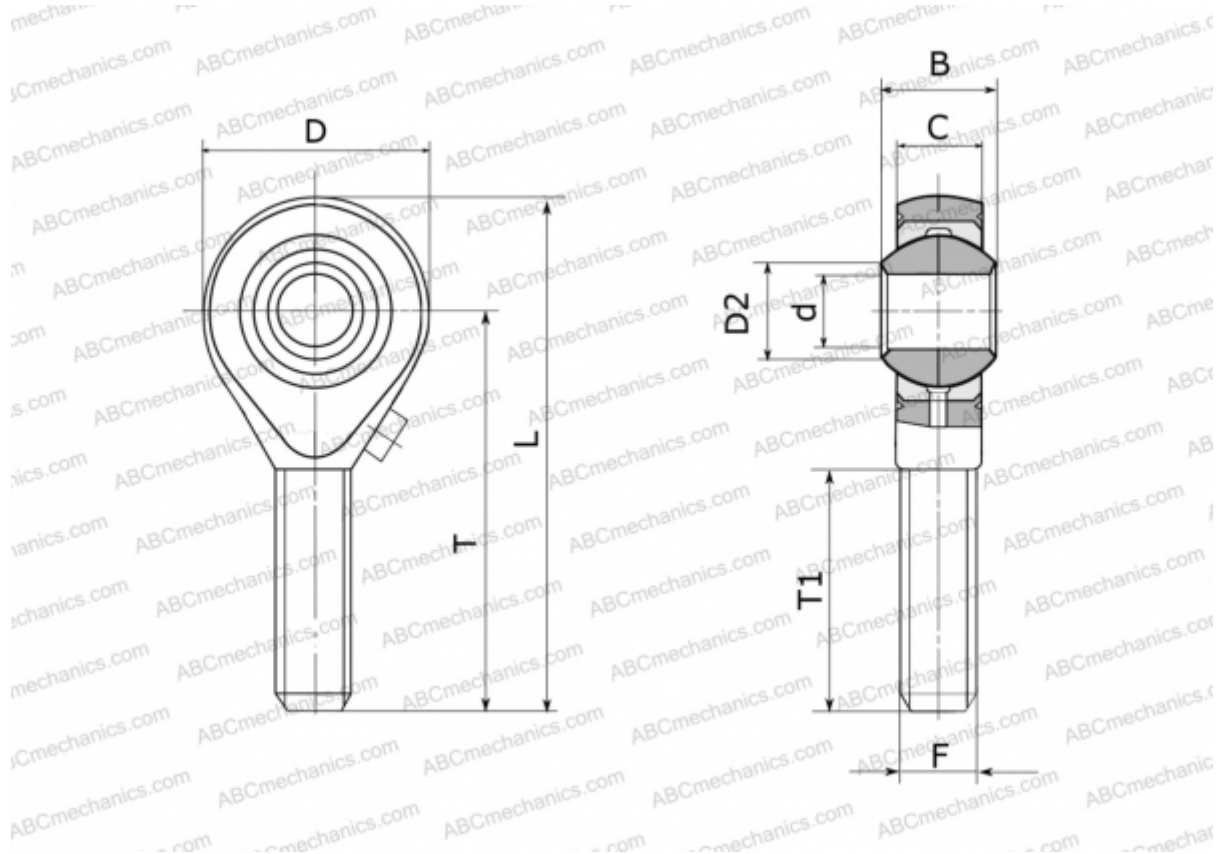

## GALS 8 FLURO

TYPE: Plain bearings, Spherical plain bearings and rod ends, Rod ends, Requiring maintenance, With external thread, open design, left hand thread, series GALS (FLURO)

### Technical specification

#### DIMENSIONS, MM

d	8,000
D	24,000
D2	10,400
B	12,000
L	54,000
T	42,000
T1	25,000
C	9,000
F	M 8

**WEIGHT, KG** 0,033

**MANUFACTURER** [FLURO](#)