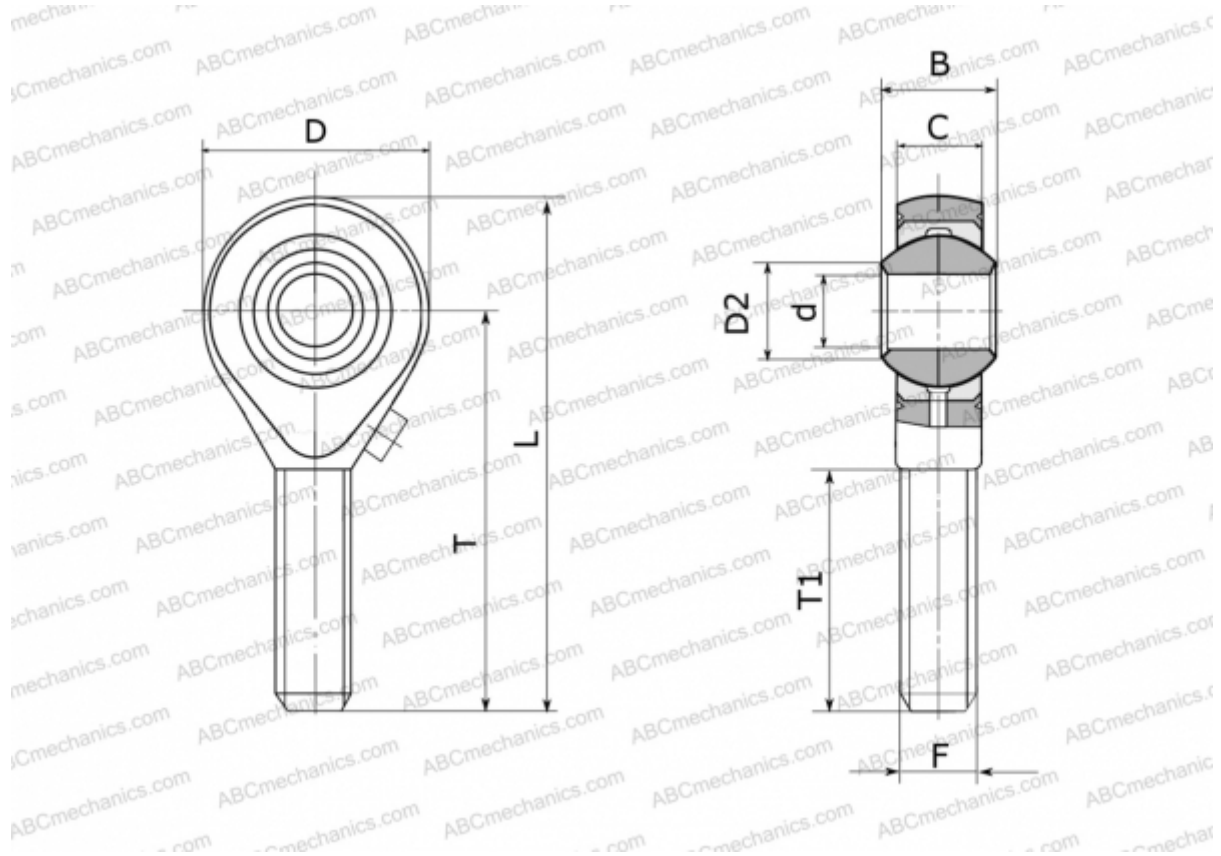

## GALS 12 FLURO

TYPE: Plain bearings, Spherical plain bearings and rod ends, Rod ends, Requiring maintenance, With external thread, open design, left hand thread, series GALS (FLURO)

### Technical specification

#### DIMENSIONS, MM

d	12,000
D	32,000
D2	15,400
B	16,000
L	70,000
T	54,000
T1	32,000
C	12,000
F	M 12

**WEIGHT, KG** 0,087

**MANUFACTURER** [FLURO](#)