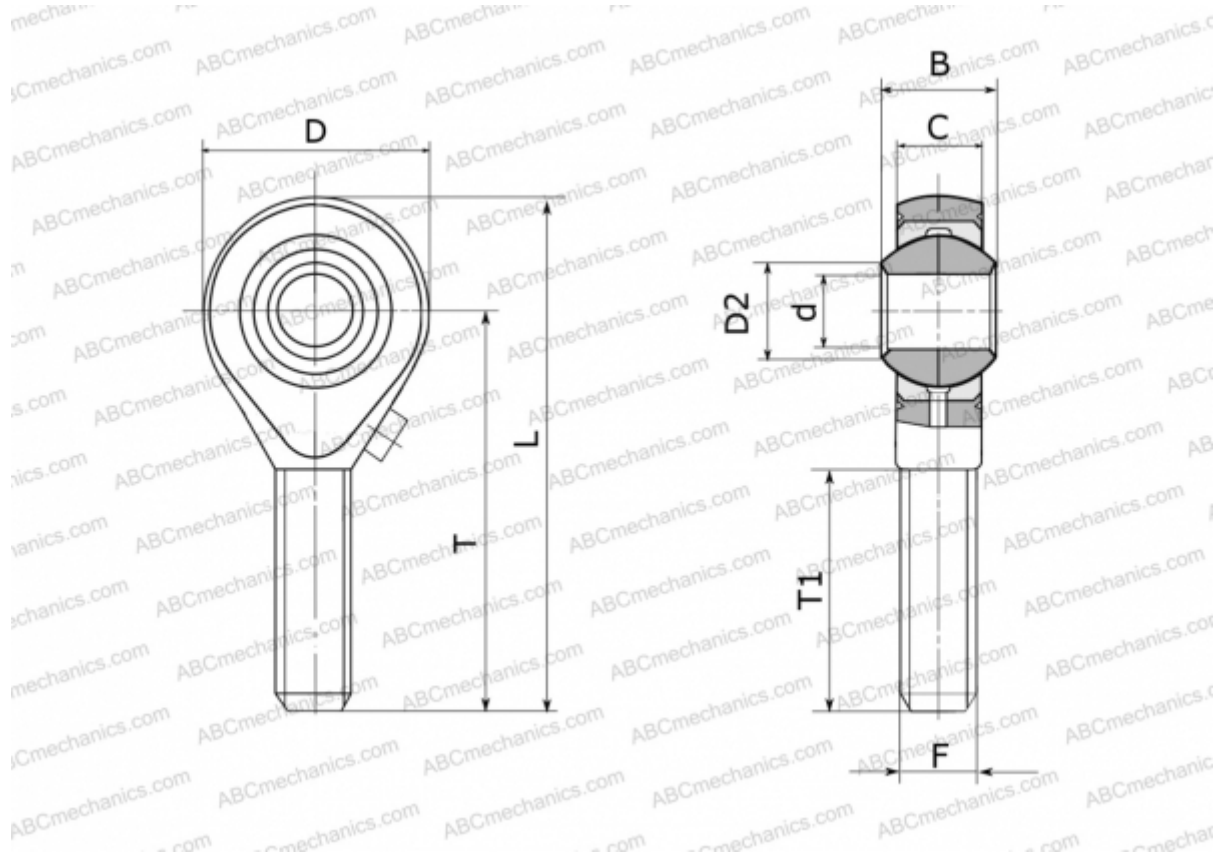

GALS 14 FLURO

TYPE: Plain bearings, Spherical plain bearings and rod ends, Rod ends, Requiring maintenance, With external thread, open design, left hand thread, series GALS (FLURO)

Technical specification

DIMENSIONS, MM

d	14,000
D	36,000
D2	16,800
B	19,000
L	78,000
T	60,000
T1	38,000
C	13,500
F	M 14

WEIGHT, KG 0,129

MANUFACTURER [FLURO](#)