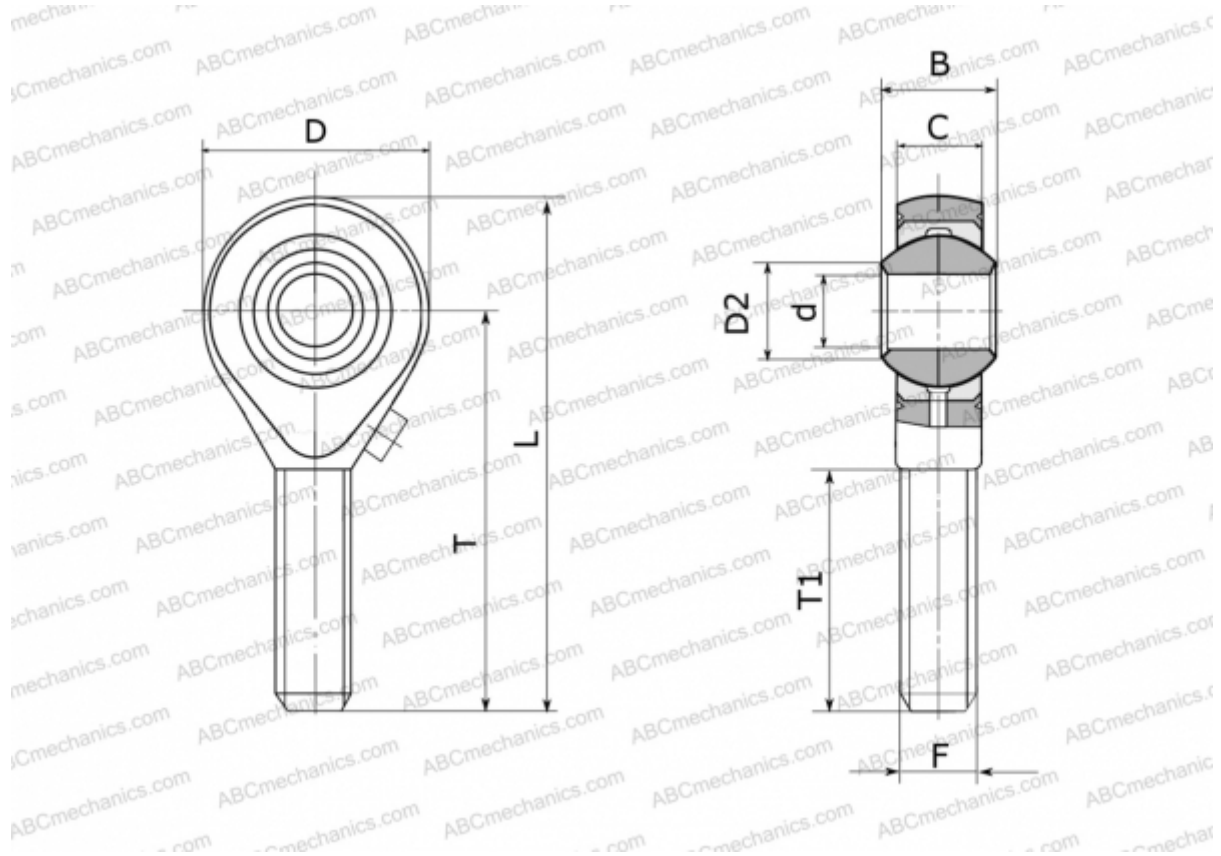

## GALXS 6 FLURO

TYPE: Plain bearings, Spherical plain bearings and rod ends, Rod ends, Requiring maintenance, With external thread, open design, left hand thread, series GALXS (FLURO)

### Technical specification

#### DIMENSIONS, MM

d	6,000
D	20,000
D2	8,900
B	9,000
L	46,000
T	36,000
T1	21,000
C	6,750
F	M 6

**WEIGHT, KG** 0,020

**MANUFACTURER** [FLURO](#)