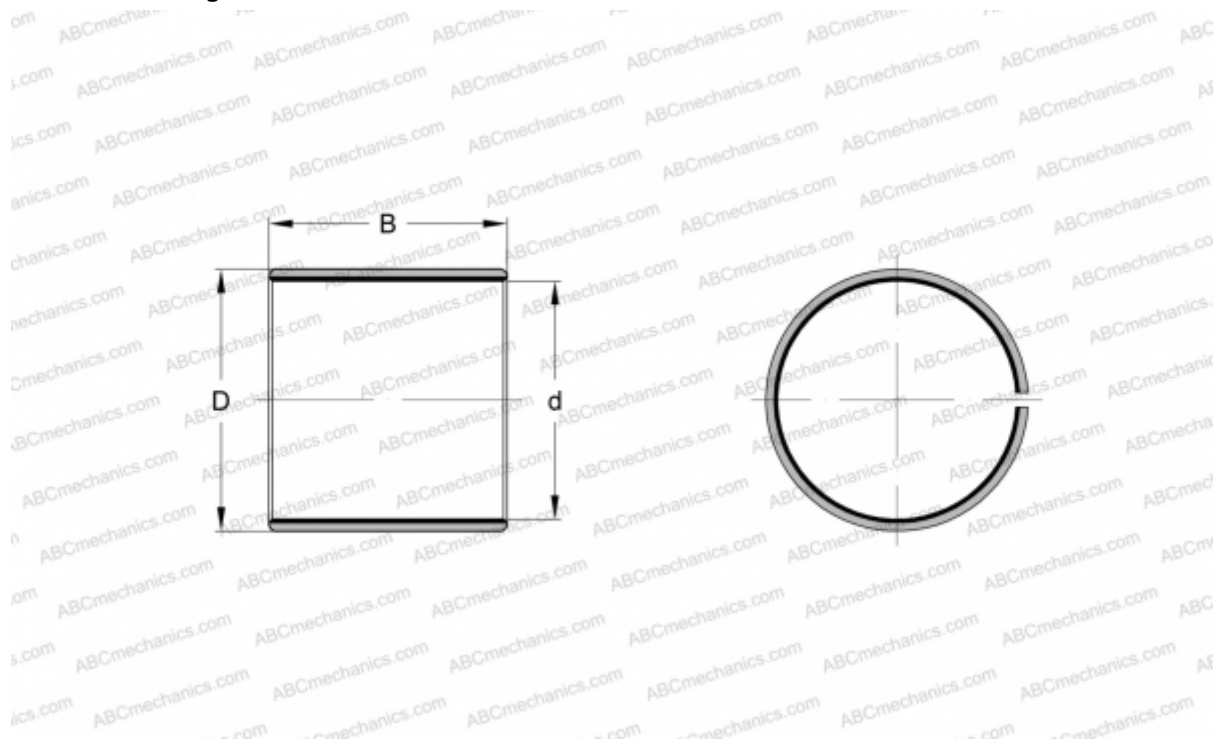

EGB1420-E40 INA

Plain bushes

TYPE: Plain bearings, Bushings, thrust washers and strips, Bushings, Without flange, Maintenance-free, with steel backing (INA)

Technical specification

DIMENSIONS, MM

d	14,000
D	16,000
B	20,000

WEIGHT, KG 0,007

MANUFACTURER [INA](#)

REPLACES

PAP1420-P14