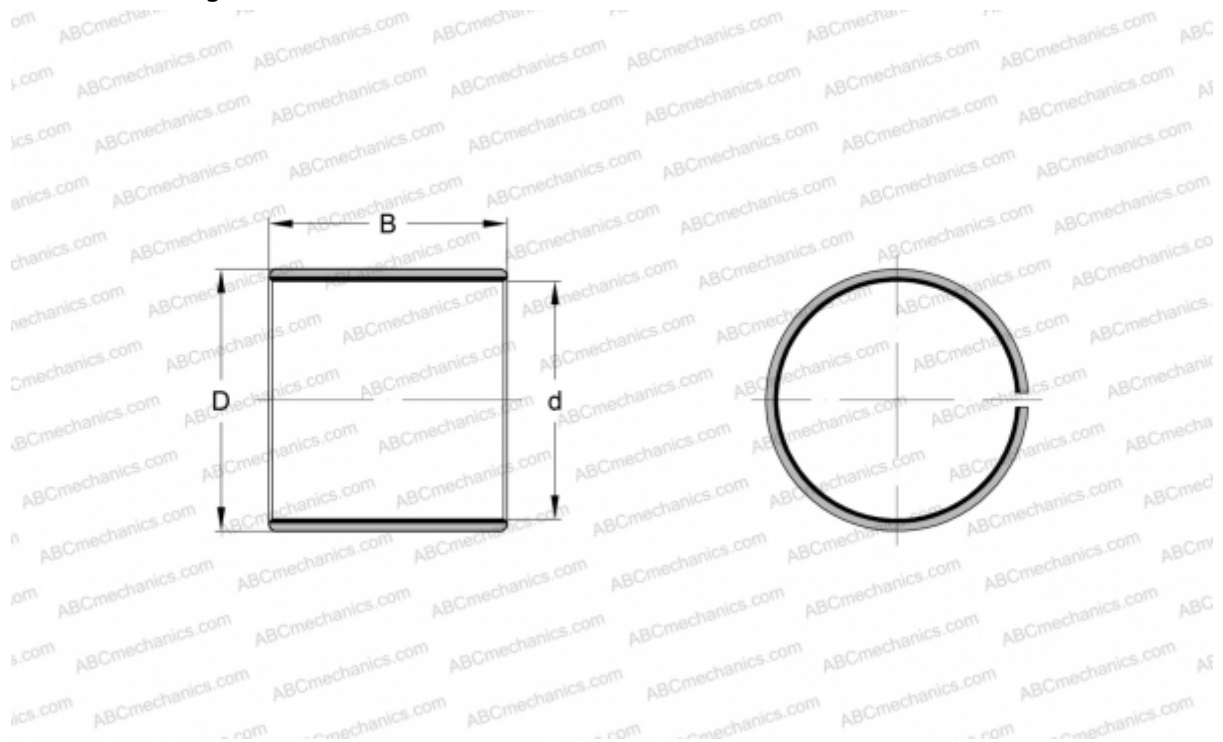

## EGB2215-E40 INA

Plain bushes

TYPE: Plain bearings, Bushings, thrust washers and strips, Bushings, Without flange, Maintenance-free, with steel backing (INA)

#### DIMENSIONS, MM

d	22,000
D	25,000
B	15,000

**WEIGHT, KG** 0,012

**MANUFACTURER** [INA](#)