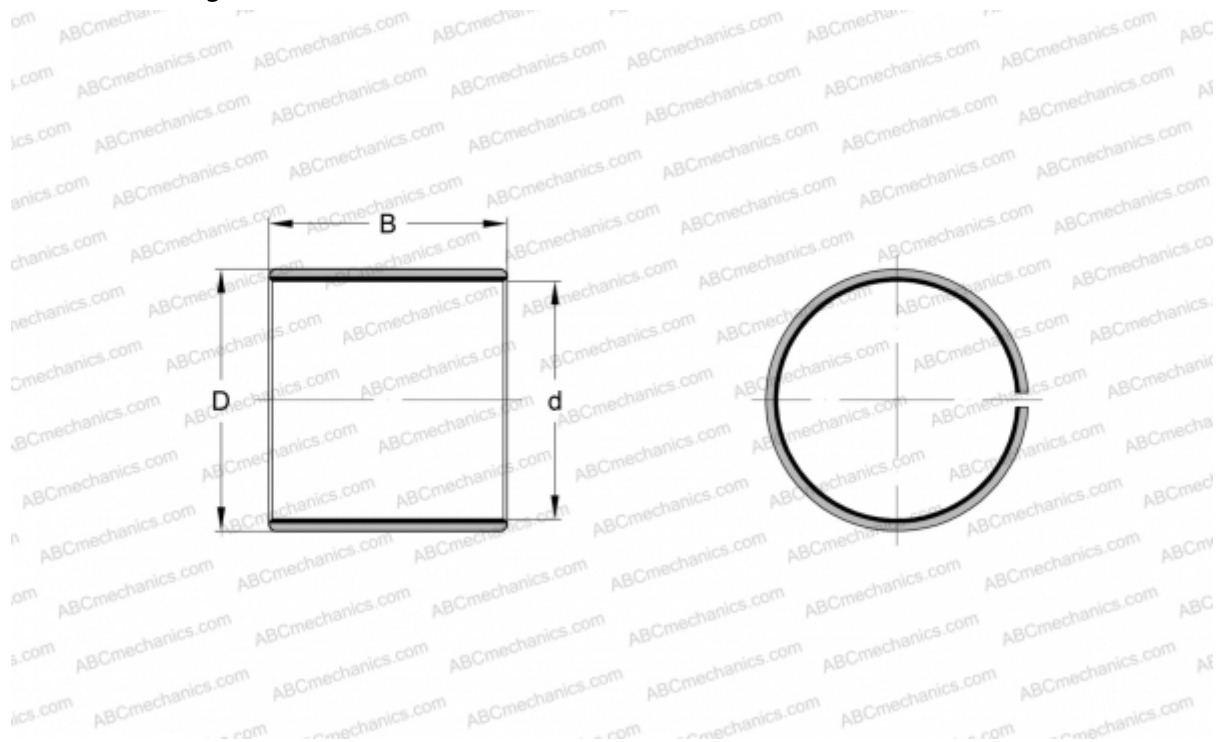

## EGB2225-E40 INA

Plain bushes

TYPE: Plain bearings, Bushings, thrust washers and strips, Bushings, Without flange, Maintenance-free, with steel backing (INA)

#### DIMENSIONS, MM

d	22,000
D	25,000
B	25,000

**WEIGHT, KG** 0,020

**MANUFACTURER** [INA](#)