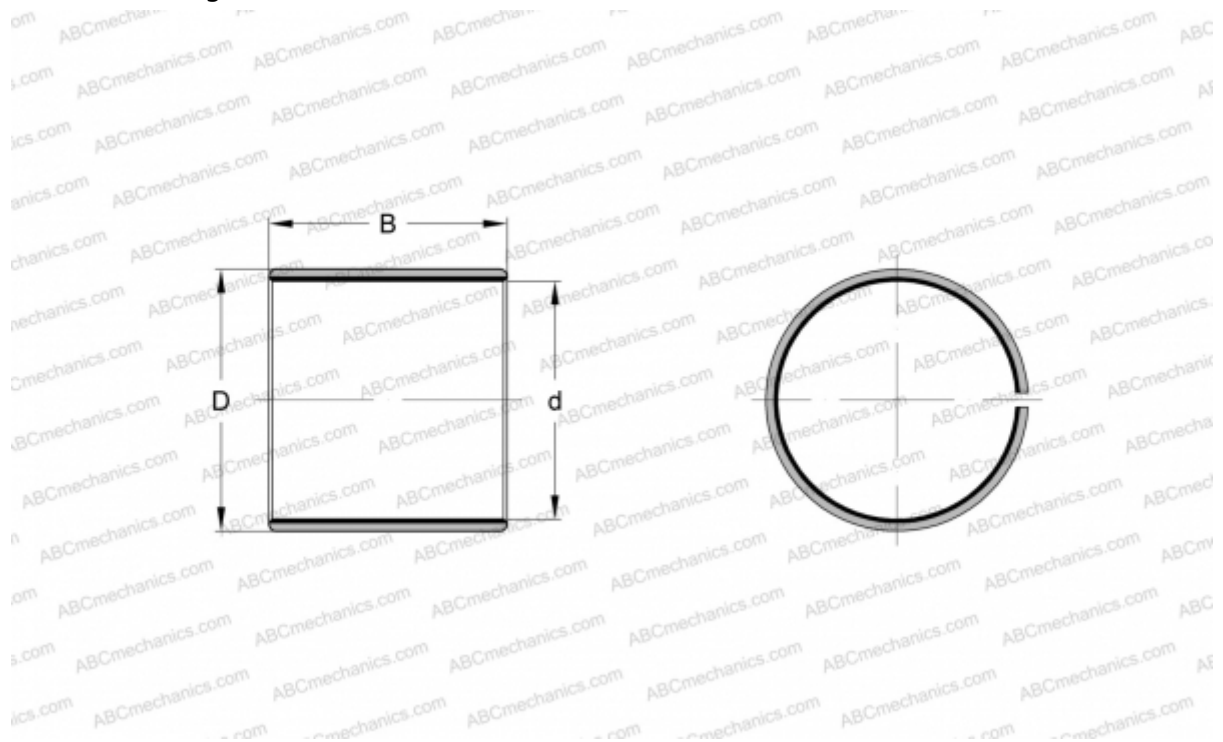

## EGB90100-E40 INA

Plain bushes

TYPE: Plain bearings, Bushings, thrust washers and strips, Bushings, Without flange, Maintenance-free, with steel backing (INA)

#### DIMENSIONS, MM

d	90,000
D	95,000
B	100,000

**WEIGHT, KG** 0,547

**MANUFACTURER** [INA](#)