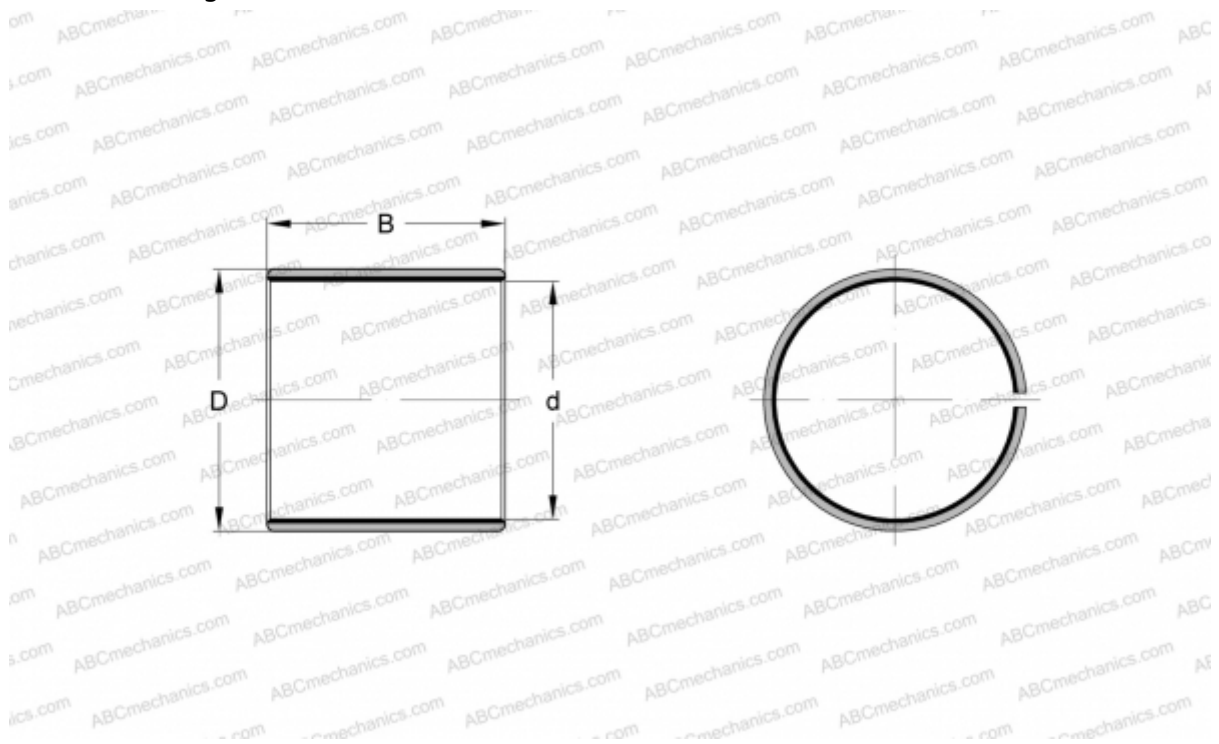

EGB11550-E40 INA

Plain bushes

TYPE: Plain bearings, Bushings, thrust washers and strips, Bushings, Without flange, Maintenance-free, with steel backing (INA)

Technical specification

DIMENSIONS, MM

d	115,000
D	120,000
B	50,000

WEIGHT, KG 0,347

MANUFACTURER [INA](#)

REPLACES

PAP11550-P14