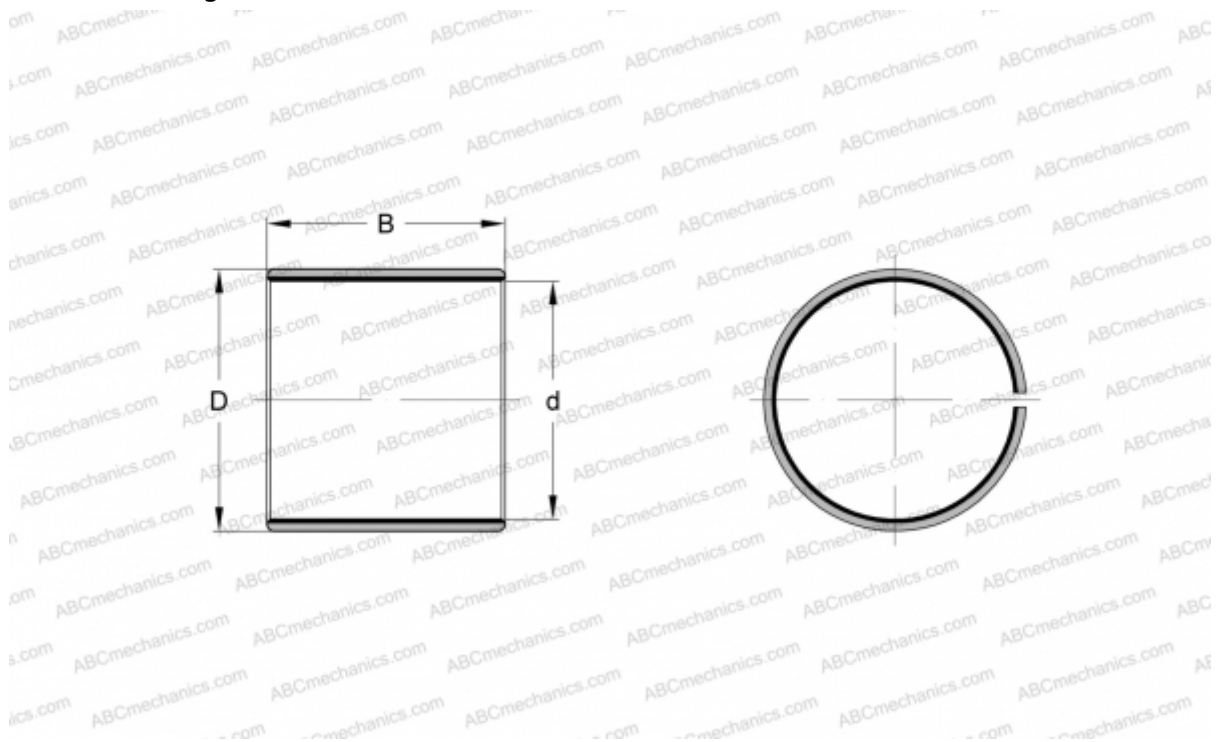

EGB11560-E40 INA

Plain bushes

TYPE: Plain bearings, Bushings, thrust washers and strips, Bushings, Without flange, Maintenance-free, with steel backing (INA)

Technical specification

DIMENSIONS, MM

d	115,000
D	120,000
B	60,000

WEIGHT, KG 0,417

MANUFACTURER [INA](#)

REPLACES

PAP11560-P14