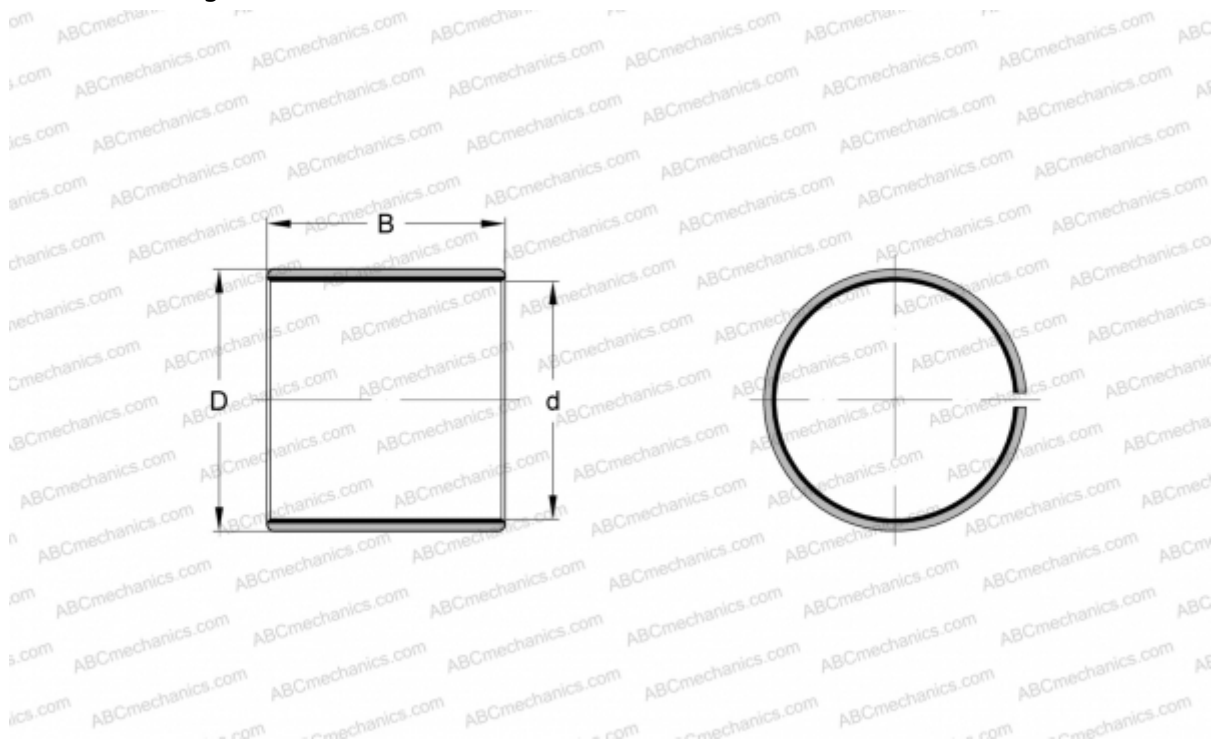

## EGB150100-E40 INA

Plain bushes

TYPE: Plain bearings, Bushings, thrust washers and strips, Bushings, Without flange, Maintenance-free, with steel backing (INA)

#### DIMENSIONS, MM

d	150,000
D	155,000
B	100,000

**WEIGHT, KG** 0,901

**MANUFACTURER** [INA](#)