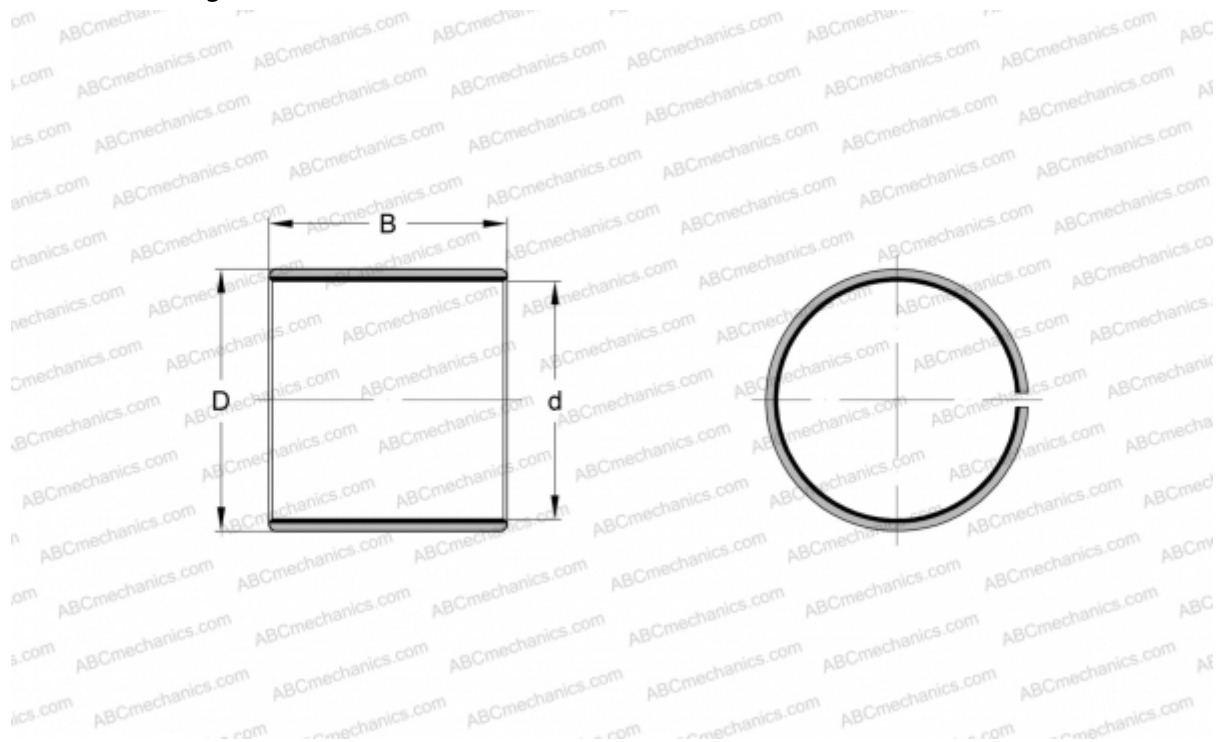

EGB200100-E40 INA

Plain bushes

TYPE: Plain bearings, Bushings, thrust washers and strips, Bushings, Without flange, Maintenance-free, with steel backing (INA)

Technical specification

DIMENSIONS, MM

| | |
|---|---------|
| d | 200,000 |
| D | 205,000 |
| B | 100,000 |

WEIGHT, KG 1,197

MANUFACTURER [INA](#)

REPLACES

PAP200100-P14