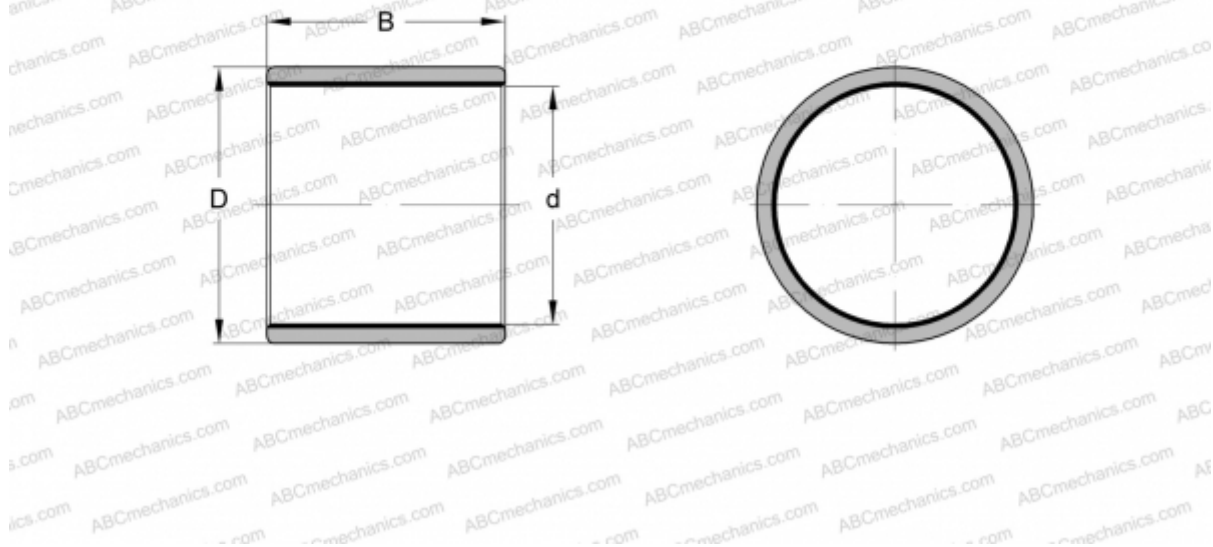

ZWB283420 INA

Plain bushes

TYPE: Plain bearings, Bushings, thrust washers and strips, Bushings, Without flange, Cylindrical plain bushes, wound, with ELGOTEX, maintenance-free, wear-resistant (INA)

Technical specification

DIMENSIONS, MM

d	28,000
D	34,000
B	20,000

WEIGHT, KG 0,011

MANUFACTURER [INA](#)