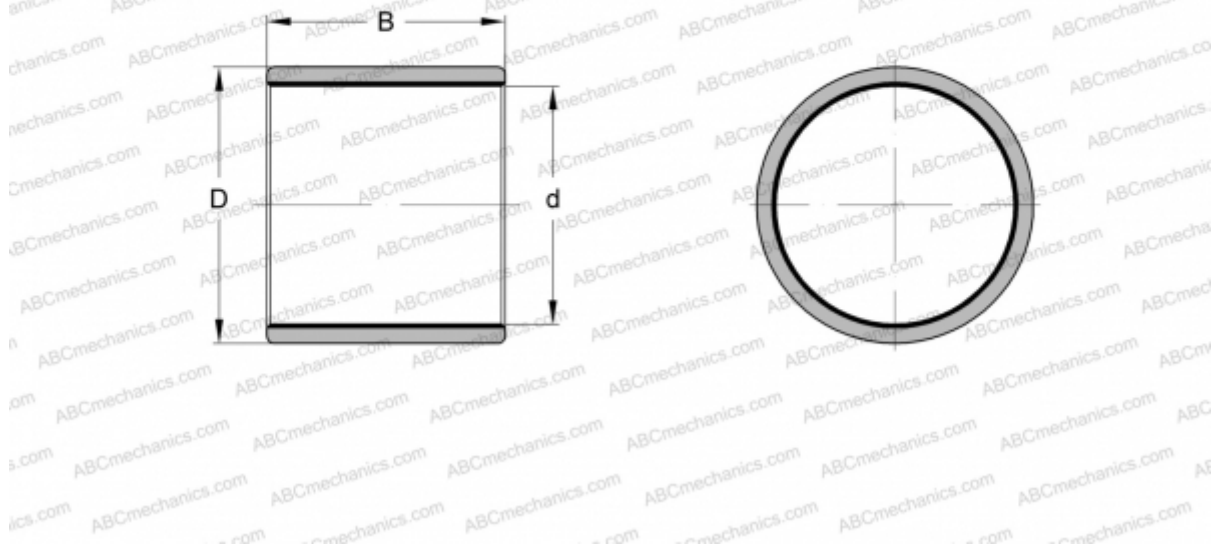

## ZWB404860 INA

Plain bushes

TYPE: Plain bearings, Bushings, thrust washers and strips, Bushings, Without flange, Cylindrical plain bushes, wound, with ELGOTEX, maintenance-free, wear-resistant (INA)

#### DIMENSIONS, MM

d	40,000
D	48,000
B	60,000

**WEIGHT, KG** 0,060

**MANUFACTURER** [INA](#)