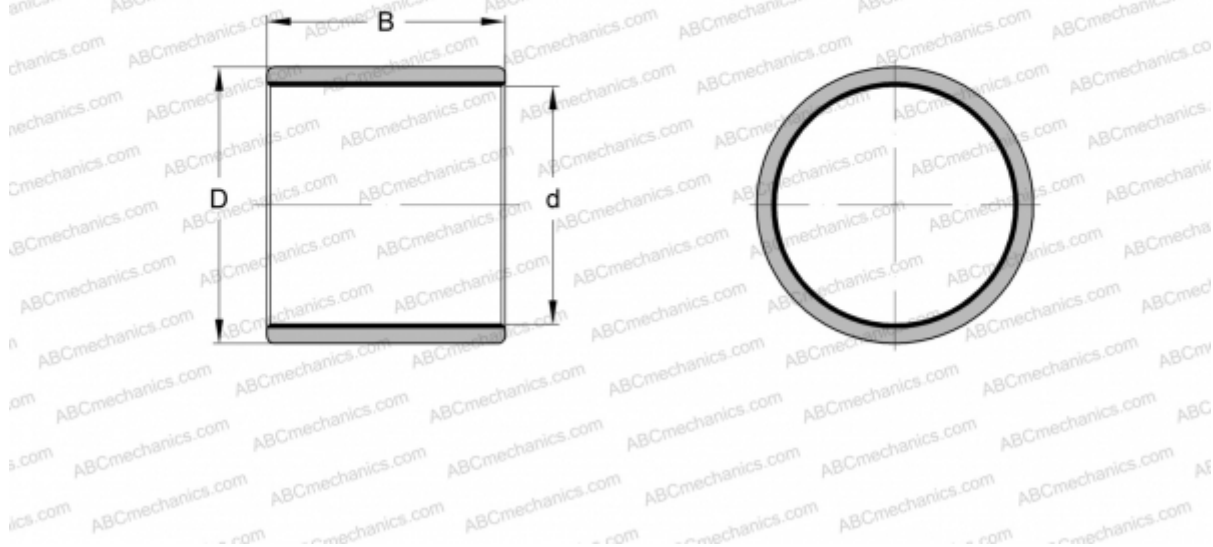

## ZWB100115120 INA

Plain bushes

TYPE: Plain bearings, Bushings, thrust washers and strips, Bushings, Without flange, Cylindrical plain bushes, wound, with ELGOTEX, maintenance-free, wear-resistant (INA)

#### DIMENSIONS, MM

d	100,000
D	115,000
B	120,000

**WEIGHT, KG** 0,547

**MANUFACTURER** [INA](#)