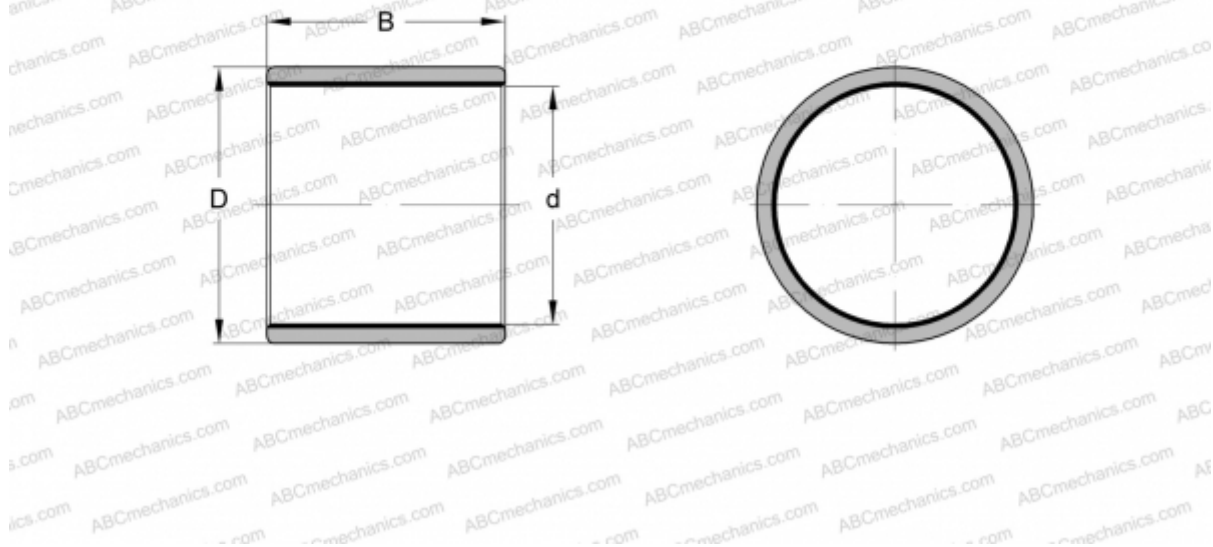

## ZWB140155180 INA

Plain bushes

TYPE: Plain bearings, Bushings, thrust washers and strips, Bushings, Without flange, Cylindrical plain bushes, wound, with ELGOTEX, maintenance-free, wear-resistant (INA)

#### DIMENSIONS, MM

d	140,000
D	155,000
B	180,000

**WEIGHT, KG** 1,126

**MANUFACTURER** [INA](#)