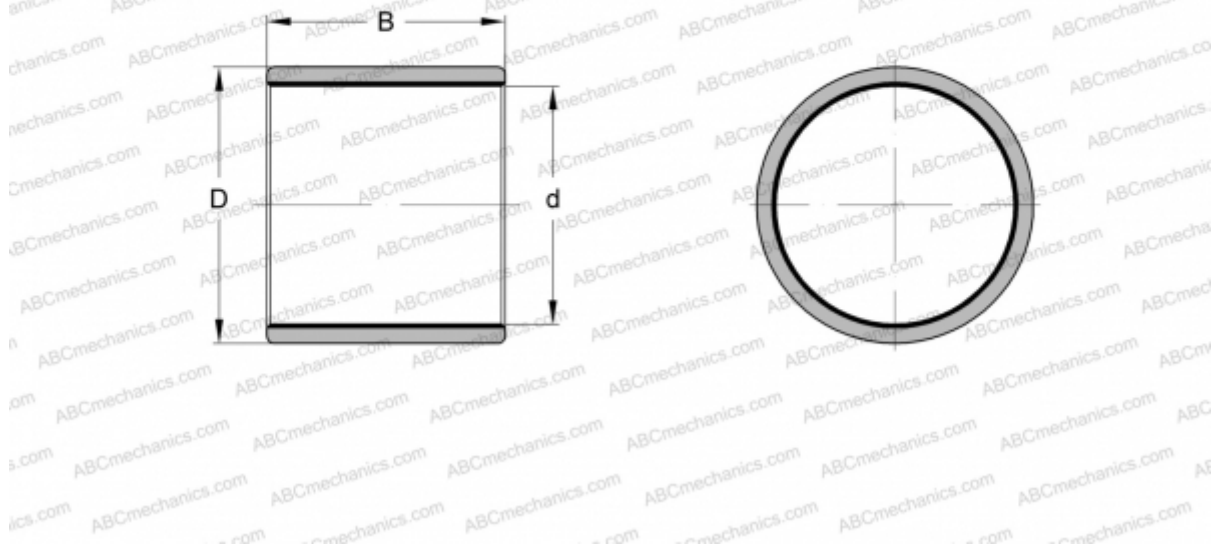

## ZWB160180120 INA

Plain bushes

TYPE: Plain bearings, Bushings, thrust washers and strips, Bushings, Without flange, Cylindrical plain bushes, wound, with ELGOTEX, maintenance-free, wear-resistant (INA)

#### DIMENSIONS, MM

d	160,000
D	180,000
B	120,000

**WEIGHT, KG** 1,154

**MANUFACTURER** [INA](#)