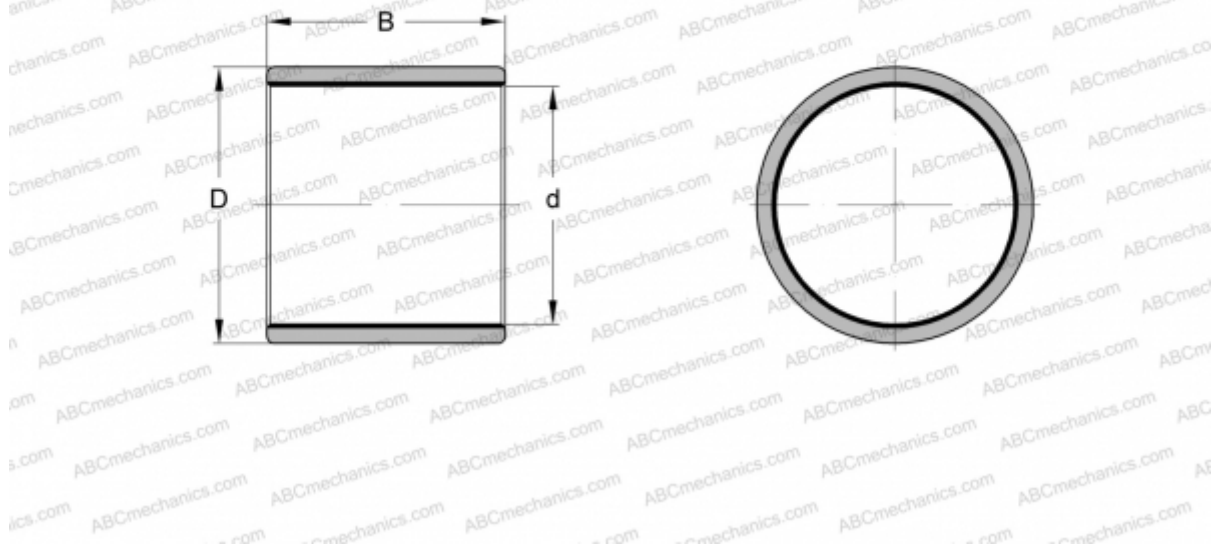

## ZWB180200150 INA

Plain bushes

TYPE: Plain bearings, Bushings, thrust washers and strips, Bushings, Without flange, Cylindrical plain bushes, wound, with ELGOTEX, maintenance-free, wear-resistant (INA)

#### DIMENSIONS, MM

d	180,000
D	200,000
B	150,000

**WEIGHT, KG** 1,612

**MANUFACTURER** [INA](#)