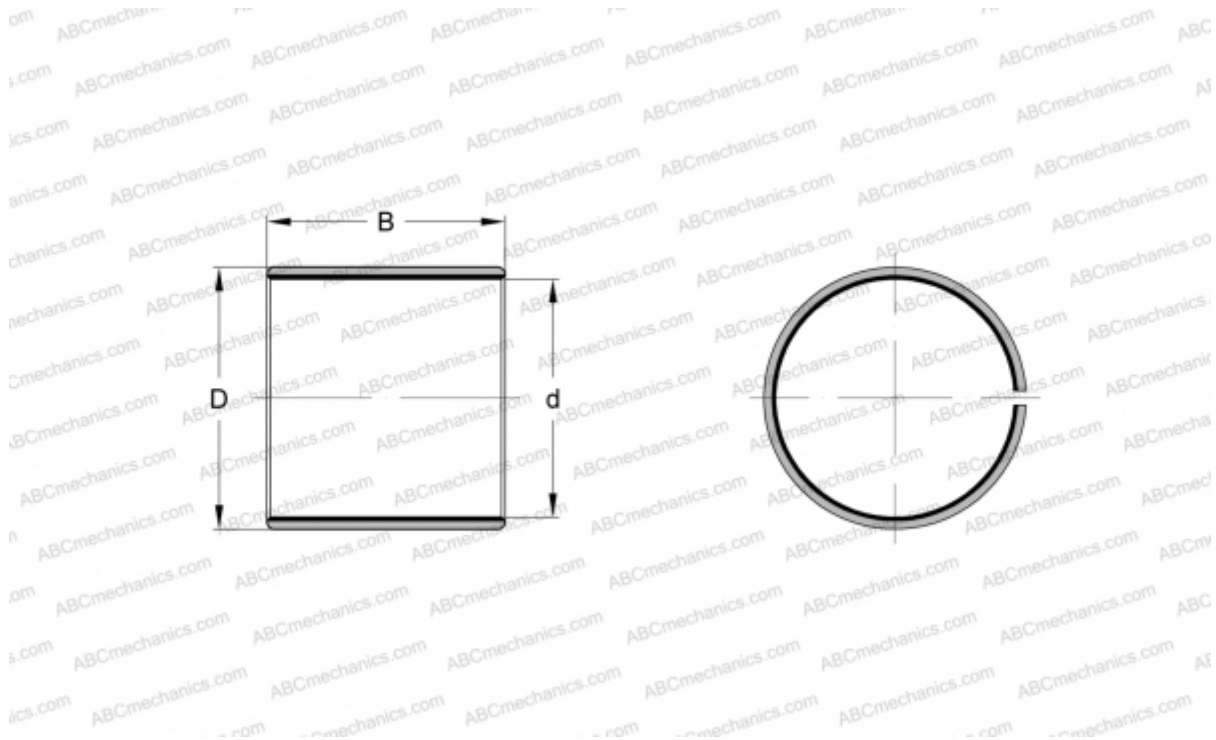

PCM 030406 E/VB055 SKF

Plain bushes

TYPE: Plain bearings, Bushings, thrust washers and strips, Bushings, Without flange, Maintenance-free, PTFE composite (SKF)

Technical specification

DIMENSIONS, MM

d	3,000
D	4,500
B	6,000

WEIGHT, KG 0,001

MANUFACTURER [SKF](#)

REPLACES

PCM 030406 B/VB055