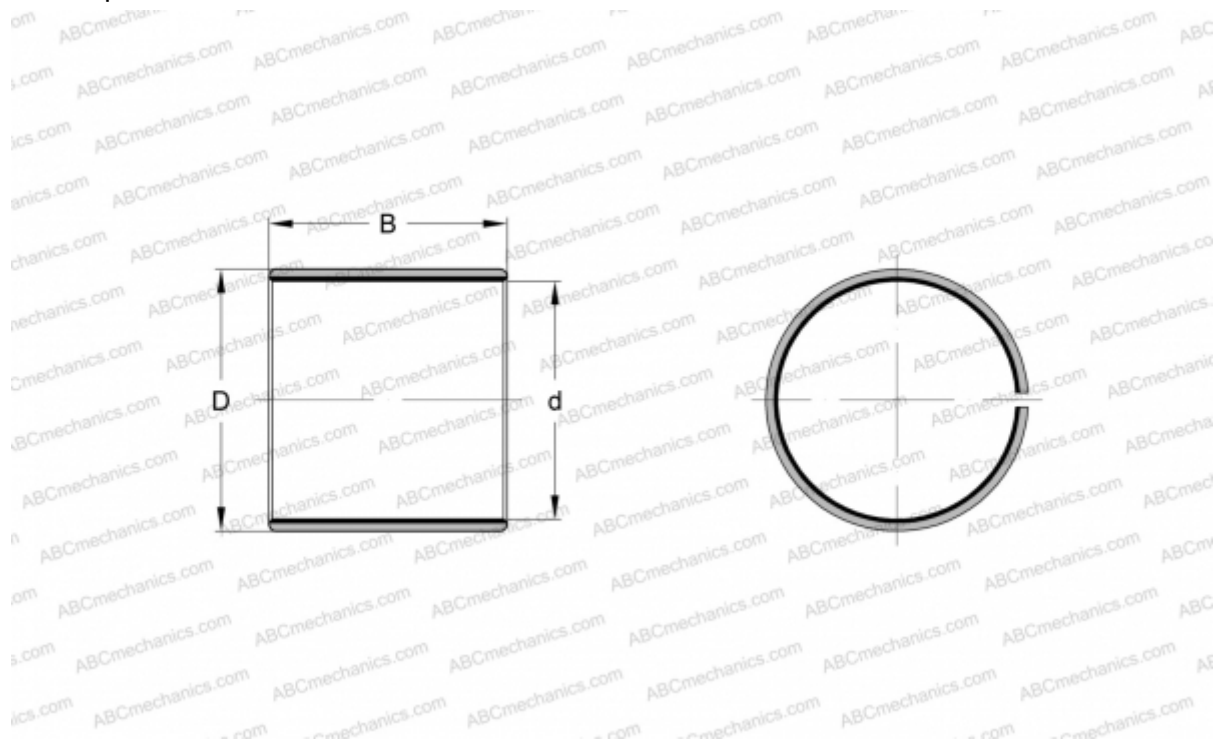

## PCM 040503 E/VB055 SKF

Plain bushes

TYPE: Plain bearings, Bushings, thrust washers and strips, Bushings, Without flange, Maintenance-free, PTFE composite (SKF)

#### DIMENSIONS, MM

d	4,000
D	5,500
B	3,000

**WEIGHT, KG** 0,001

**MANUFACTURER** [SKF](#)