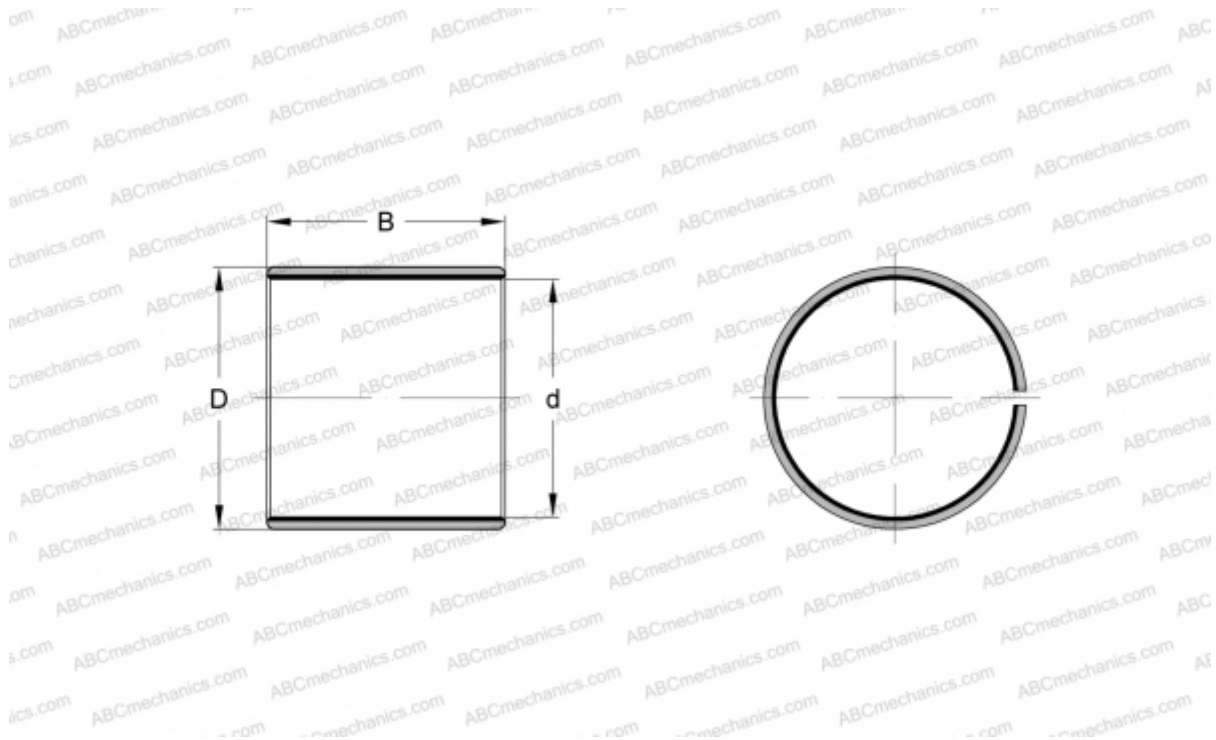

PCM 040504 E/VB055 SKF

Plain bushes

TYPE: Plain bearings, Bushings, thrust washers and strips, Bushings, Without flange, Maintenance-free, PTFE composite (SKF)

Technical specification

DIMENSIONS, MM

d	4,000
D	5,500
B	4,000

WEIGHT, KG 0,001

MANUFACTURER [SKF](#)

REPLACES

PCM 040504 B/VB055