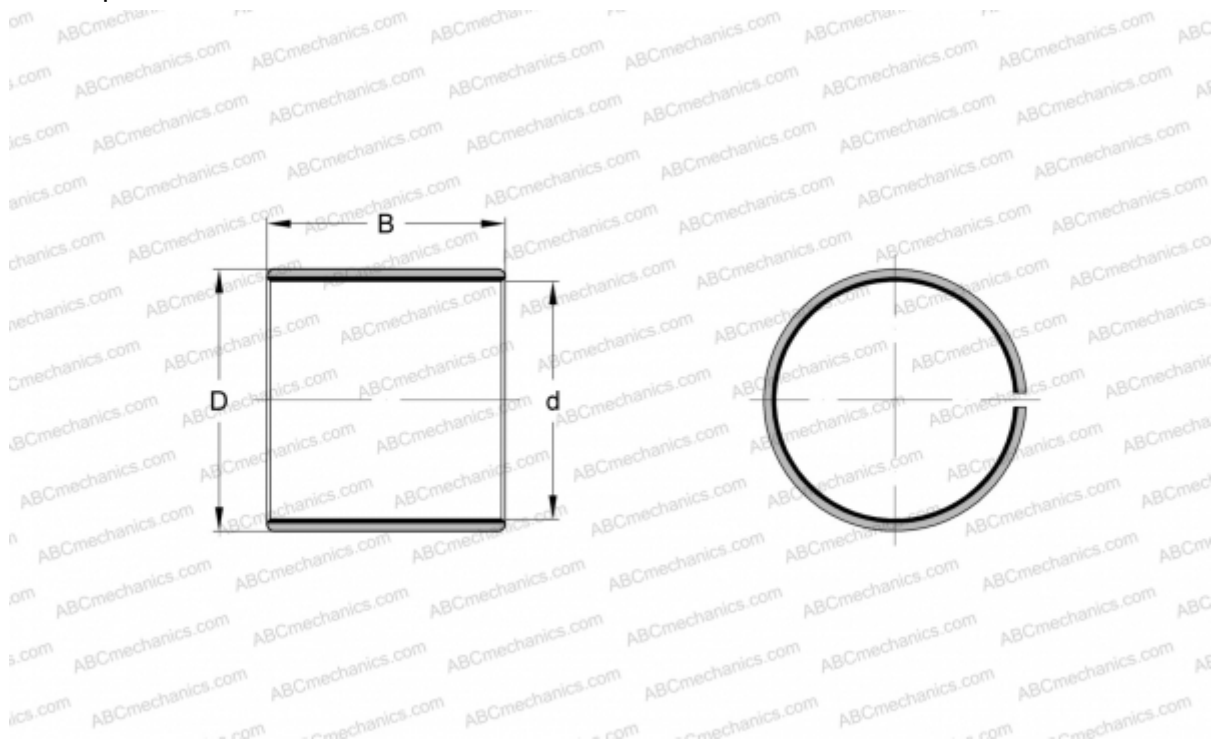

PCM 040510 E/VB055 SKF

Plain bushes

TYPE: Plain bearings, Bushings, thrust washers and strips, Bushings, Without flange, Maintenance-free, PTFE composite (SKF)

Technical specification

DIMENSIONS, MM

d	4,000
D	5,500
B	10,000

WEIGHT, KG 0,001

MANUFACTURER [SKF](#)

REPLACES

PCM 040510 B/VB055