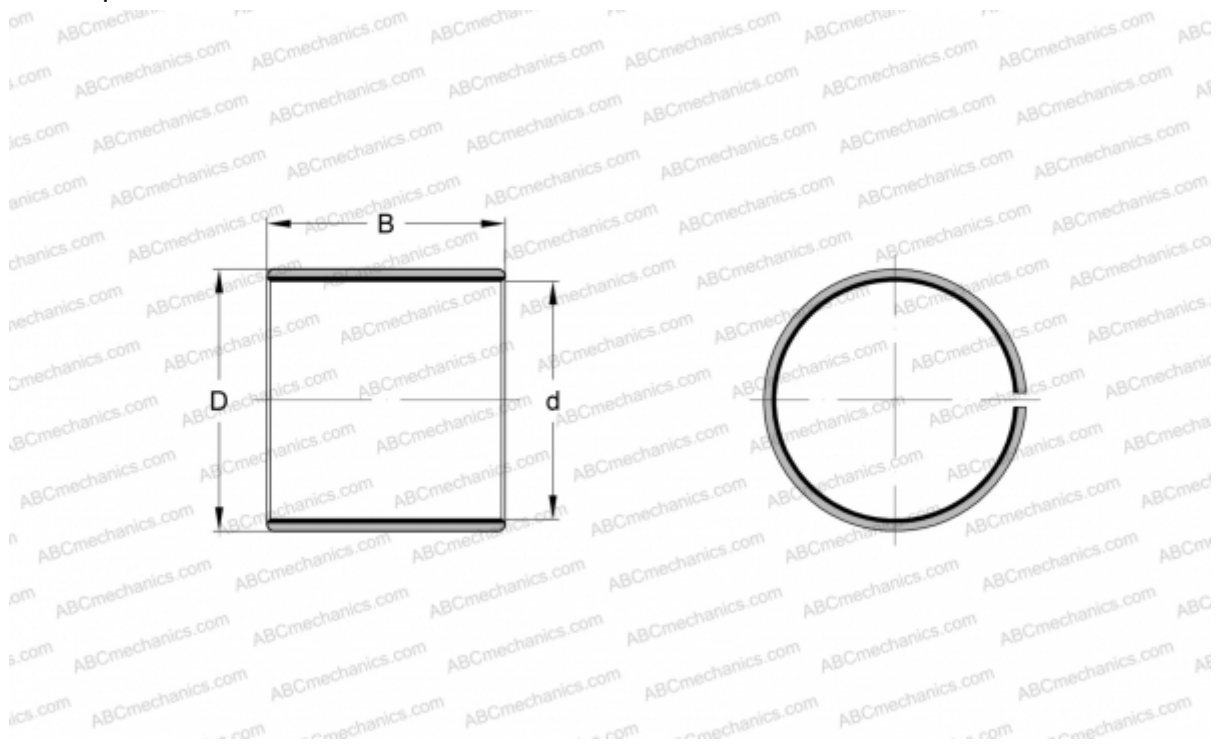

PCM 050705 E SKF

Plain bushes

TYPE: Plain bearings, Bushings, thrust washers and strips, Bushings, Without flange, Maintenance-free, PTFE composite (SKF)

Technical specification

DIMENSIONS, MM

d	5,000
D	7,000
B	5,000

WEIGHT, KG 0,001

MANUFACTURER [SKF](#)

REPLACES

PCM 050705 B