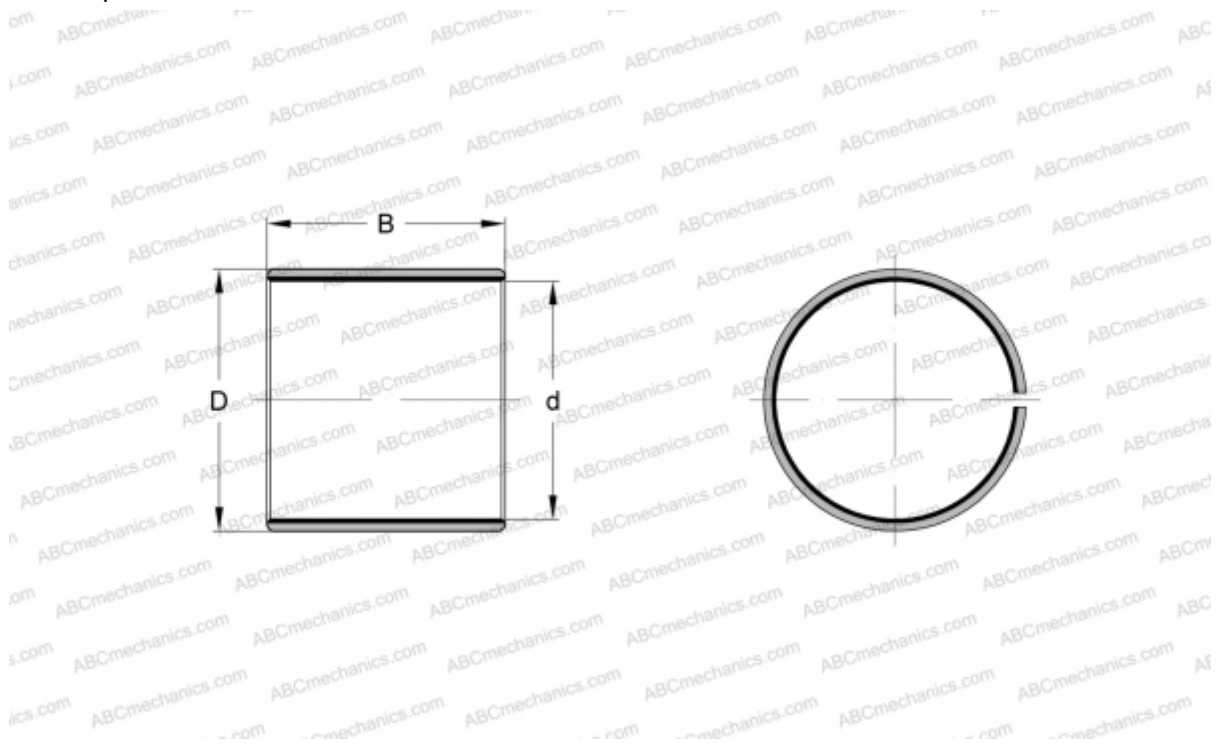

PCM 050708 E SKF

Plain bushes

TYPE: Plain bearings, Bushings, thrust washers and strips, Bushings, Without flange, Maintenance-free, PTFE composite (SKF)

Technical specification

DIMENSIONS, MM

d	5,000
D	7,000
B	8,000

WEIGHT, KG 0,001

MANUFACTURER [SKF](#)

REPLACES

PCM 050708 B