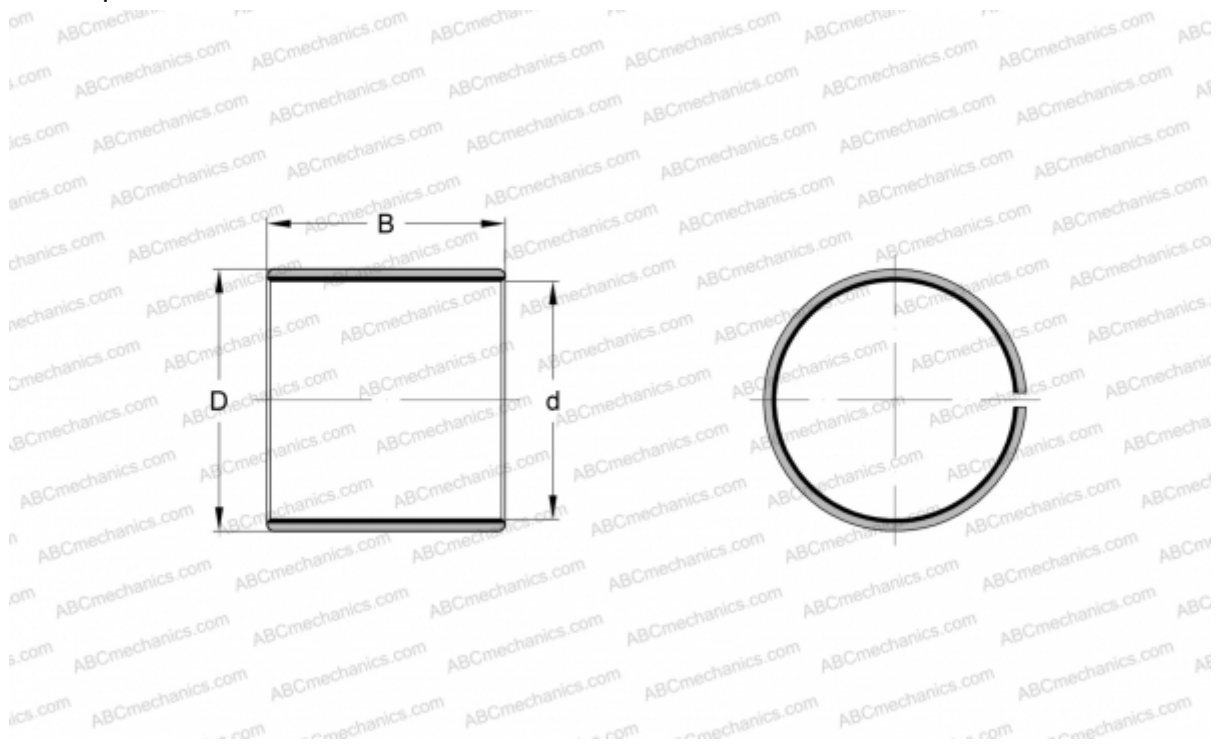

PCM 050710 E SKF

Plain bushes

TYPE: Plain bearings, Bushings, thrust washers and strips, Bushings, Without flange, Maintenance-free, PTFE composite (SKF)

Technical specification

DIMENSIONS, MM

| | |
|---|--------|
| d | 5,000 |
| D | 7,000 |
| B | 10,000 |

WEIGHT, KG 0,001

MANUFACTURER [SKF](#)

REPLACES

PCM 050710 B