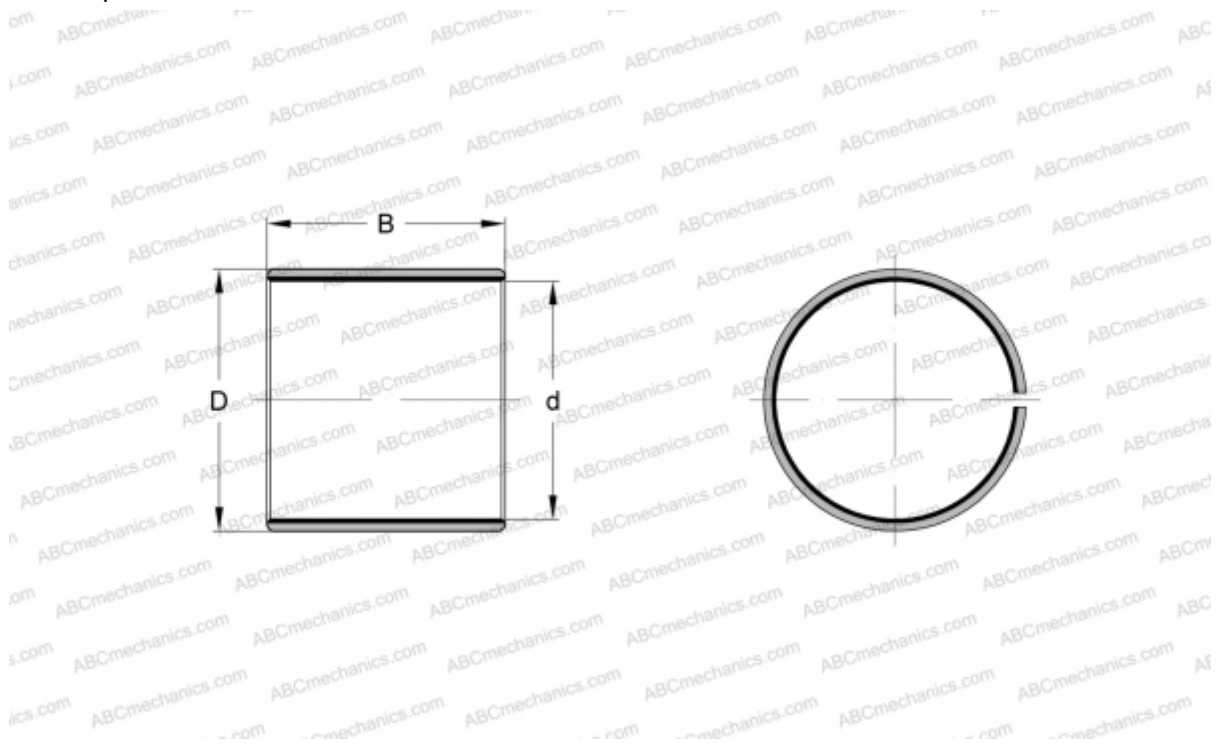

PCM 060806 E SKF

Plain bushes

TYPE: Plain bearings, Bushings, thrust washers and strips, Bushings, Without flange, Maintenance-free, PTFE composite (SKF)

Technical specification

DIMENSIONS, MM

d	6,000
D	8,000
B	6,000