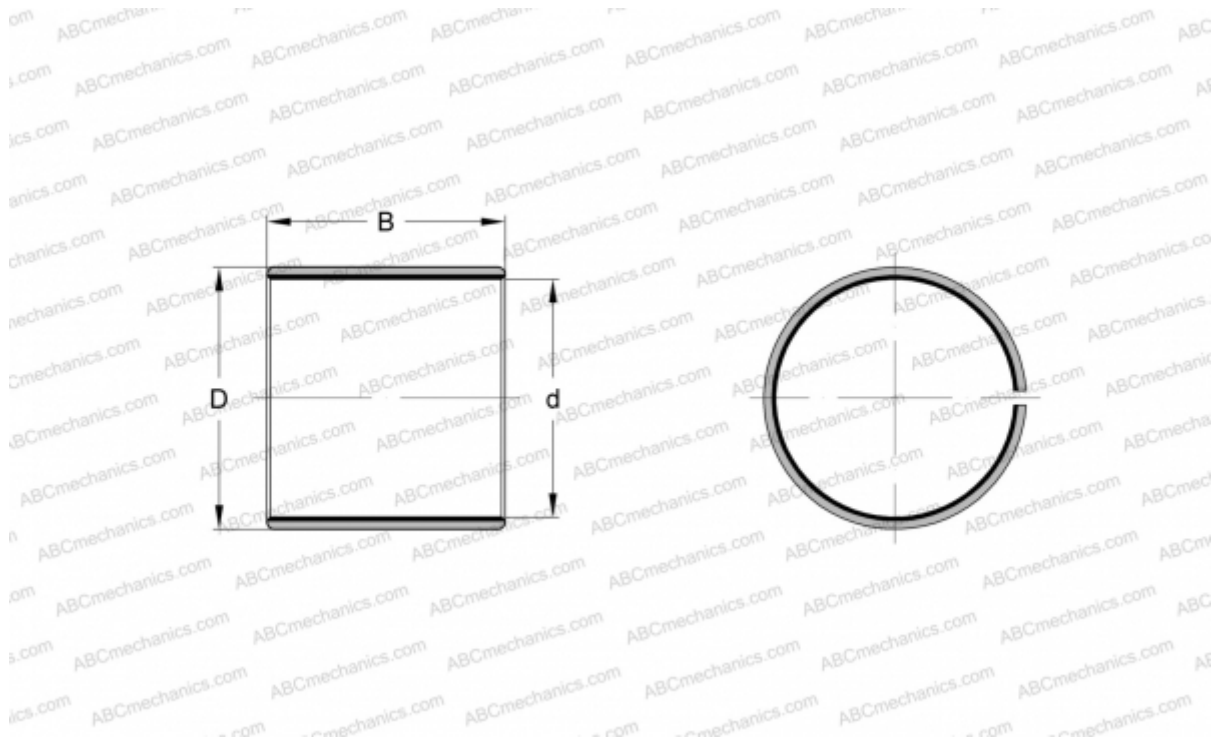

PCM 060808 E SKF

Plain bushes

TYPE: Plain bearings, Bushings, thrust washers and strips, Bushings, Without flange, Maintenance-free, PTFE composite (SKF)

Technical specification

DIMENSIONS, MM

d	6,000
D	8,000
B	8,000

WEIGHT, KG 0,001

MANUFACTURER [SKF](#)

REPLACES

PCM 060808 B