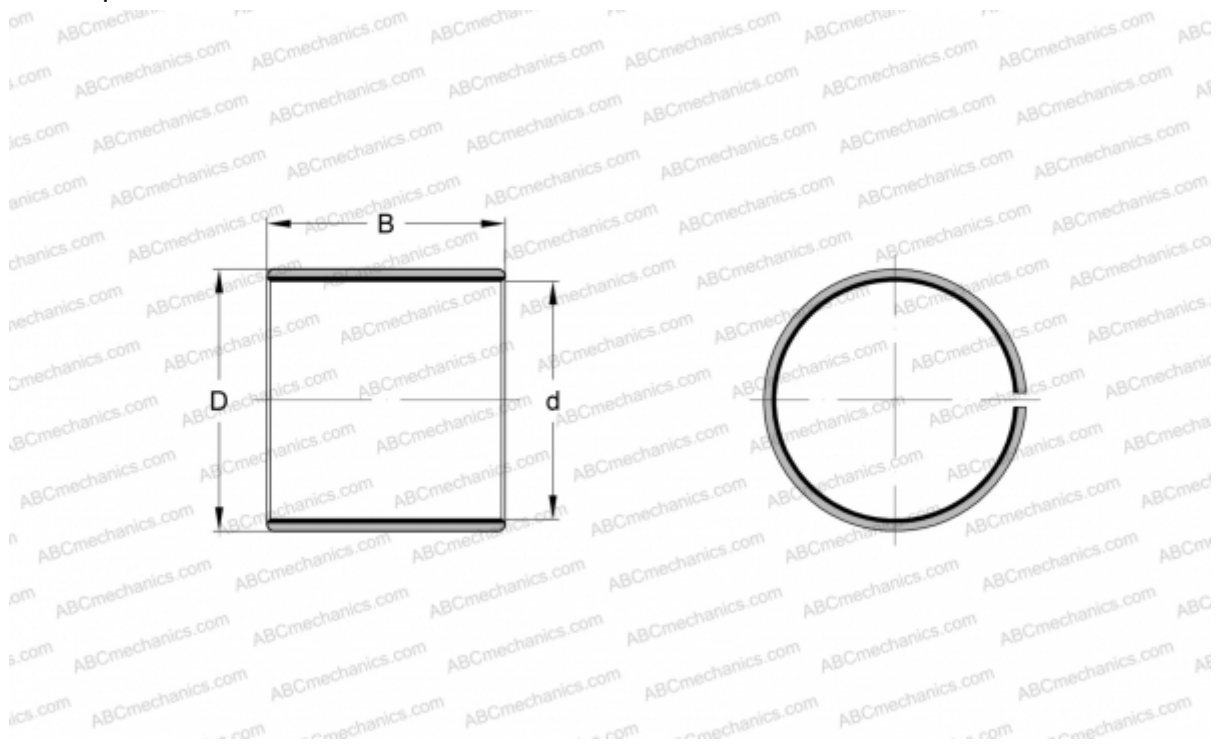

PCM 081006 E SKF

Plain bushes

TYPE: Plain bearings, Bushings, thrust washers and strips, Bushings, Without flange, Maintenance-free, PTFE composite (SKF)

Technical specification

DIMENSIONS, MM

d	8,000
D	10,000
B	6,000

WEIGHT, KG 0,001

MANUFACTURER [SKF](#)

REPLACES

PCM 081006 B