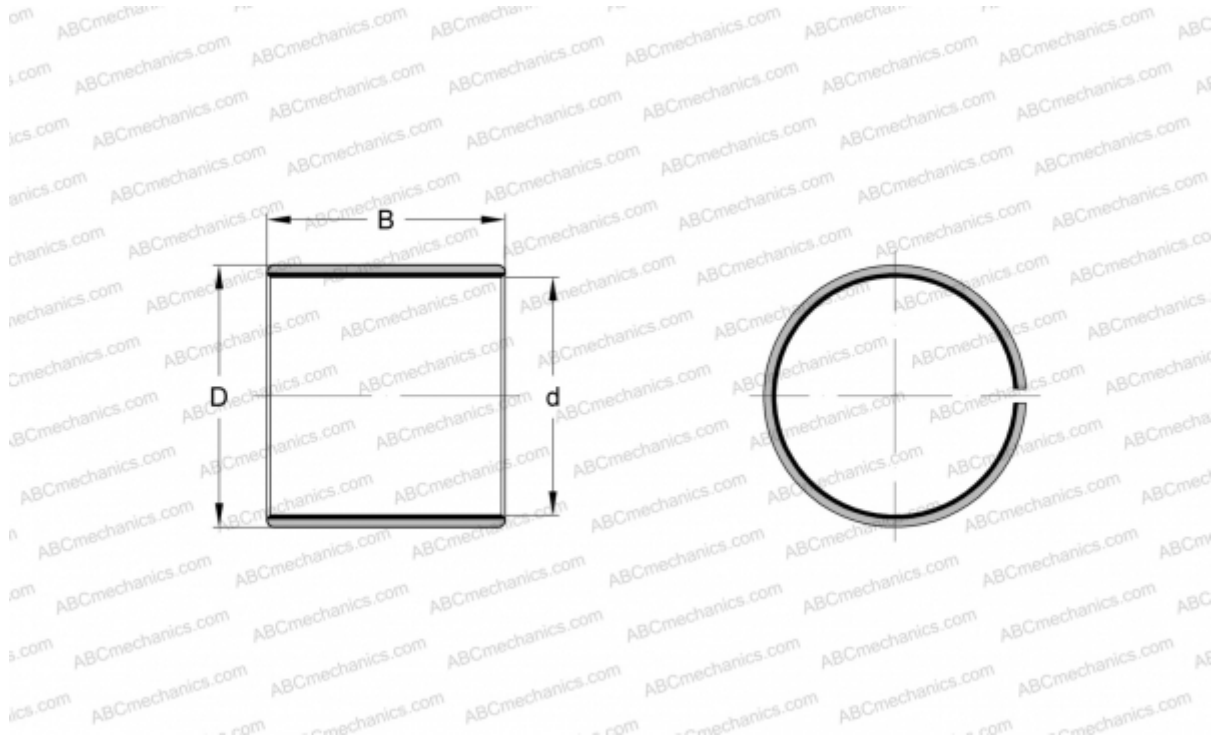

PCM 081010 E SKF

Plain bushes

TYPE: Plain bearings, Bushings, thrust washers and strips, Bushings, Without flange, Maintenance-free, PTFE composite (SKF)

Technical specification

DIMENSIONS, MM

d	8,000
D	10,000
B	10,000

WEIGHT, KG 0,002

MANUFACTURER [SKF](#)

REPLACES

PCM 081010 B