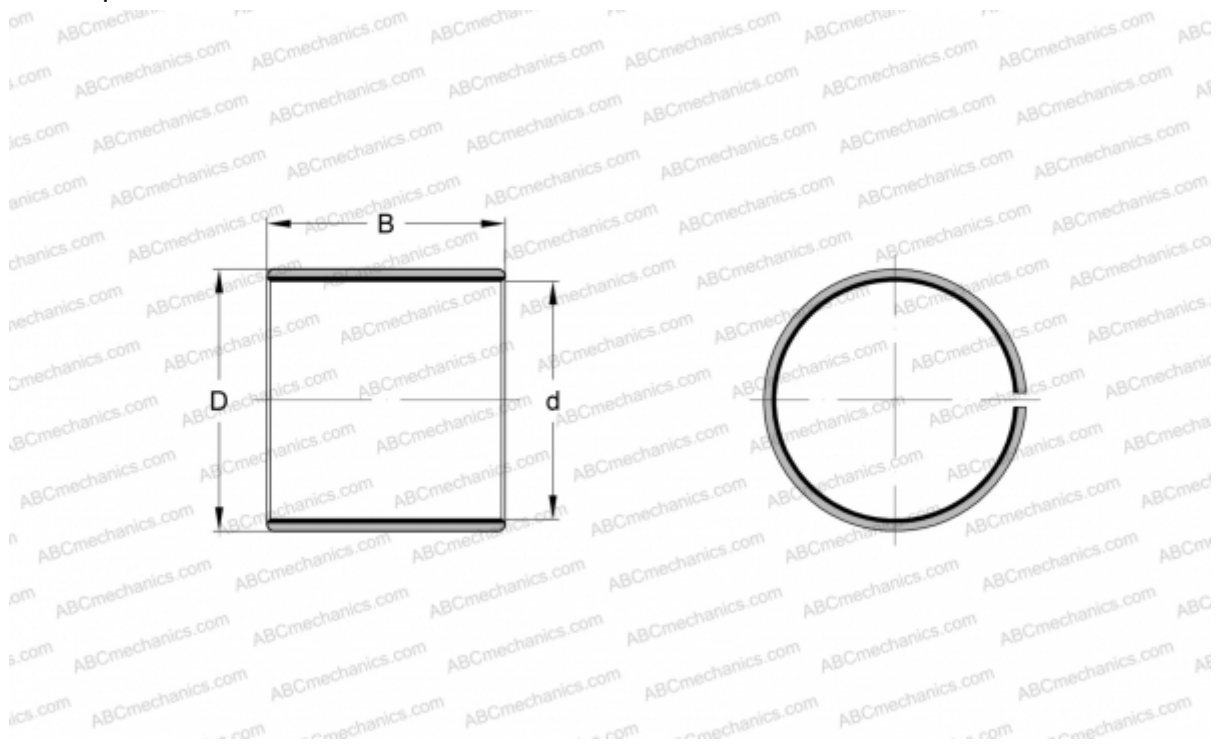

## PCM 101208 E SKF

Plain bushes

TYPE: Plain bearings, Bushings, thrust washers and strips, Bushings, Without flange, Maintenance-free, PTFE composite (SKF)

#### DIMENSIONS, MM

d	10,000
D	12,000
B	8,000

**WEIGHT, KG** 0,002

**MANUFACTURER** [SKF](#)