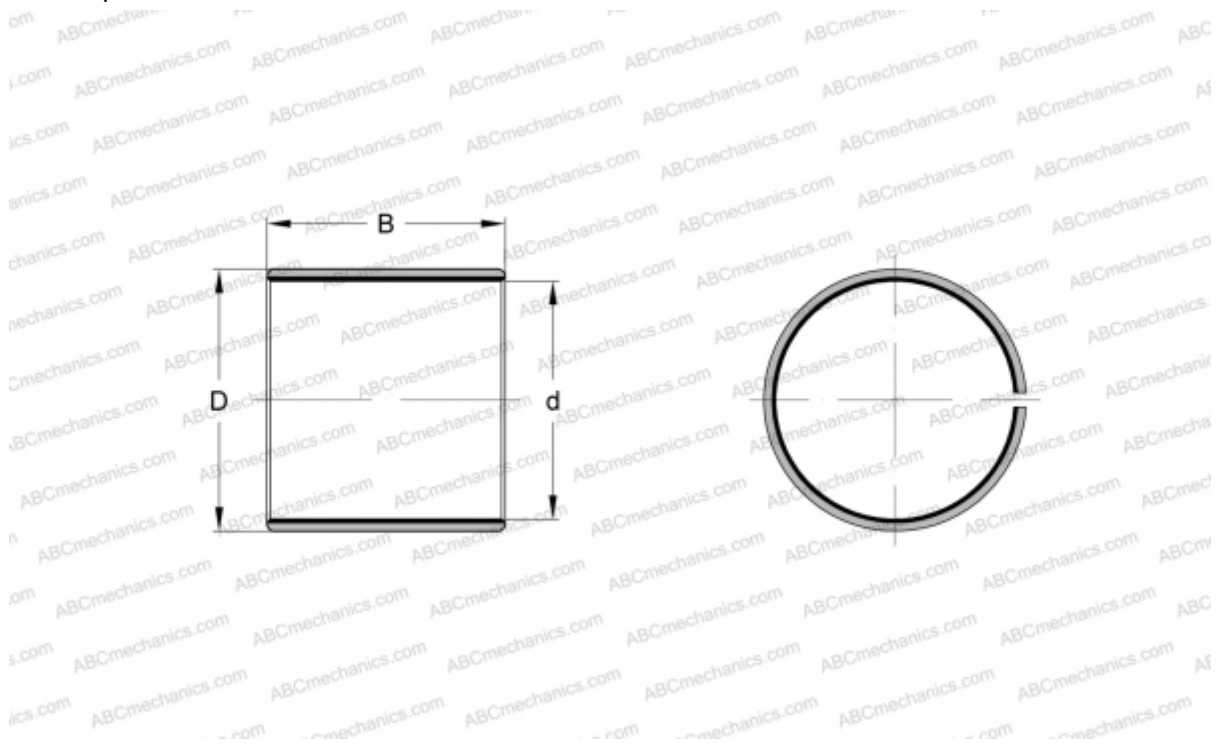

## PCM 101215 E SKF

Plain bushes

TYPE: Plain bearings, Bushings, thrust washers and strips, Bushings, Without flange, Maintenance-free, PTFE composite (SKF)

#### DIMENSIONS, MM

d	10,000
D	12,000
B	15,000

**WEIGHT, KG** 0,004

**MANUFACTURER** [SKF](#)