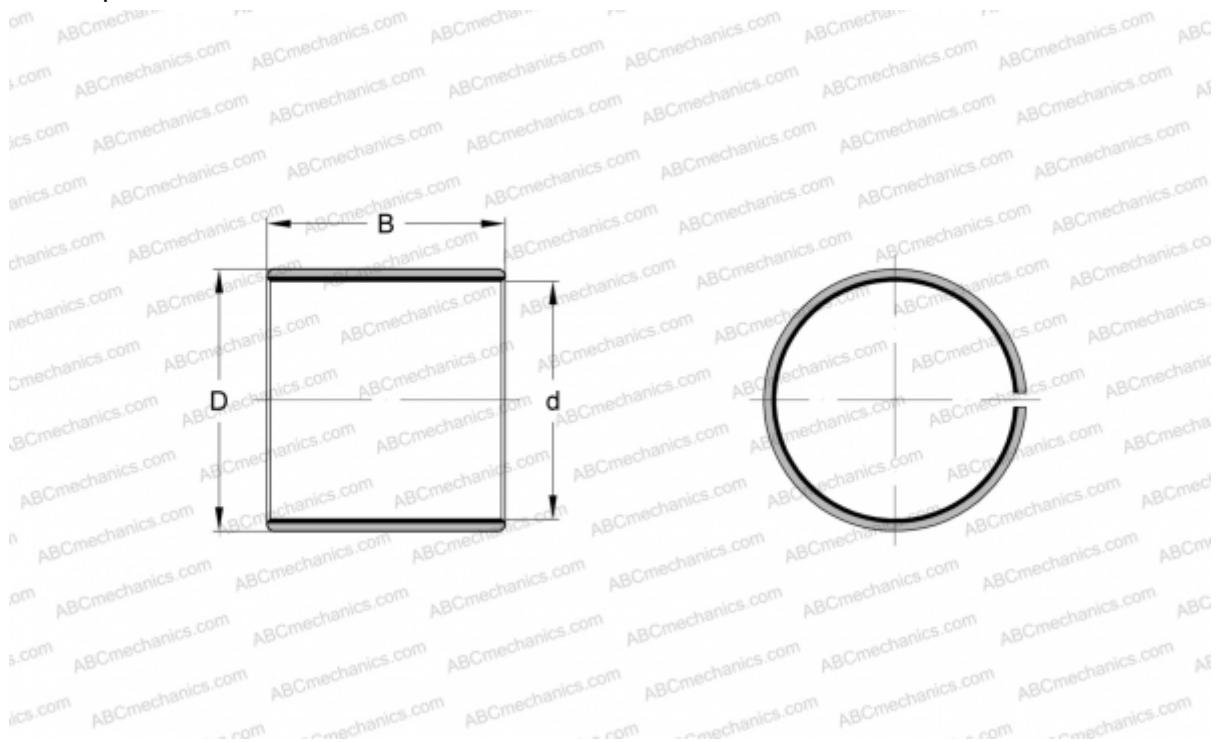

PCM 121412 E SKF

Plain bushes

TYPE: Plain bearings, Bushings, thrust washers and strips, Bushings, Without flange, Maintenance-free, PTFE composite (SKF)

Technical specification

DIMENSIONS, MM

d	12,000
D	14,000
B	12,000