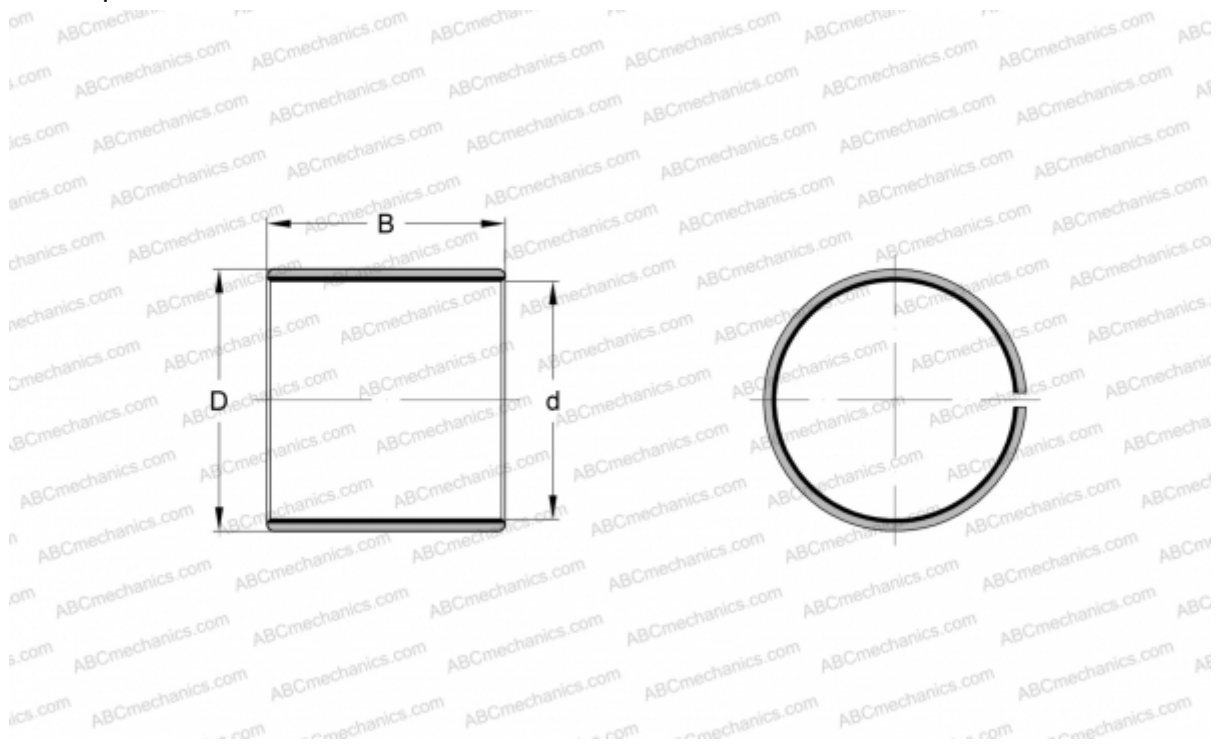

## PCM 121415 E SKF

Plain bushes

TYPE: Plain bearings, Bushings, thrust washers and strips, Bushings, Without flange, Maintenance-free, PTFE composite (SKF)

#### DIMENSIONS, MM

d	12,000
D	14,000
B	15,000

**WEIGHT, KG** 0,005

**MANUFACTURER** [SKF](#)