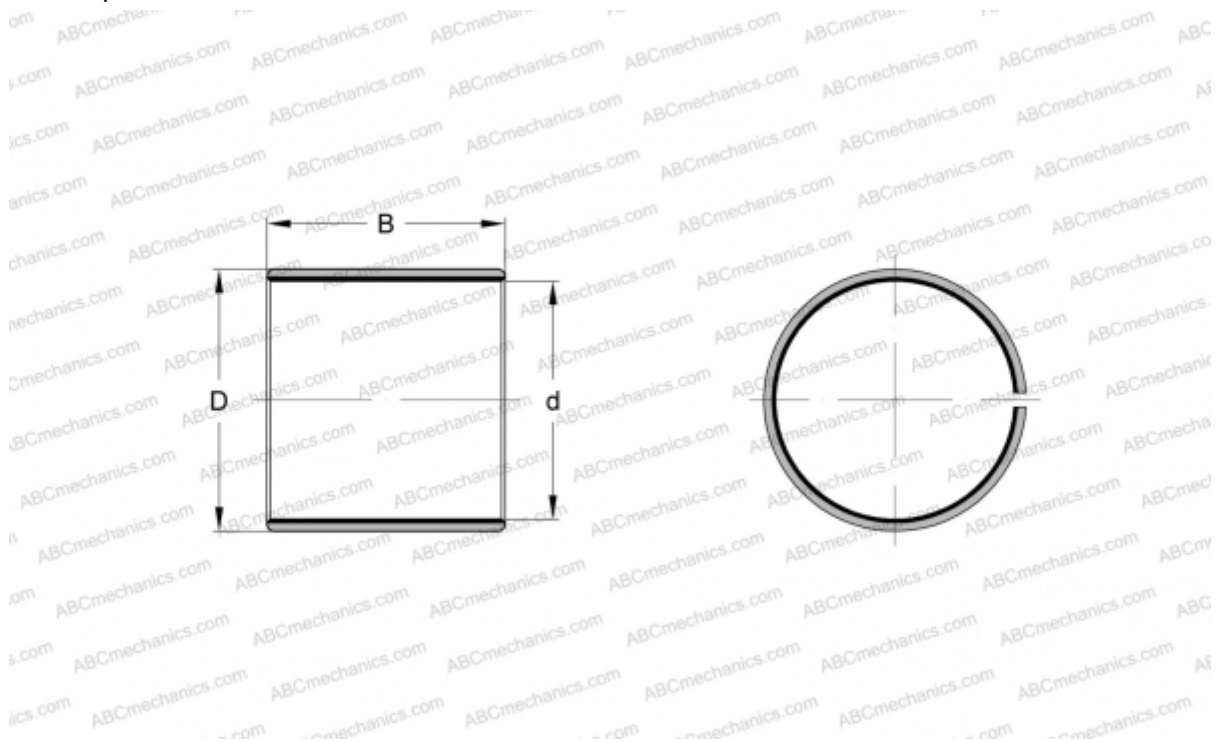

PCM 121420 E SKF

Plain bushes

TYPE: Plain bearings, Bushings, thrust washers and strips, Bushings, Without flange, Maintenance-free, PTFE composite (SKF)

Technical specification

DIMENSIONS, MM

d	12,000
D	14,000
B	20,000