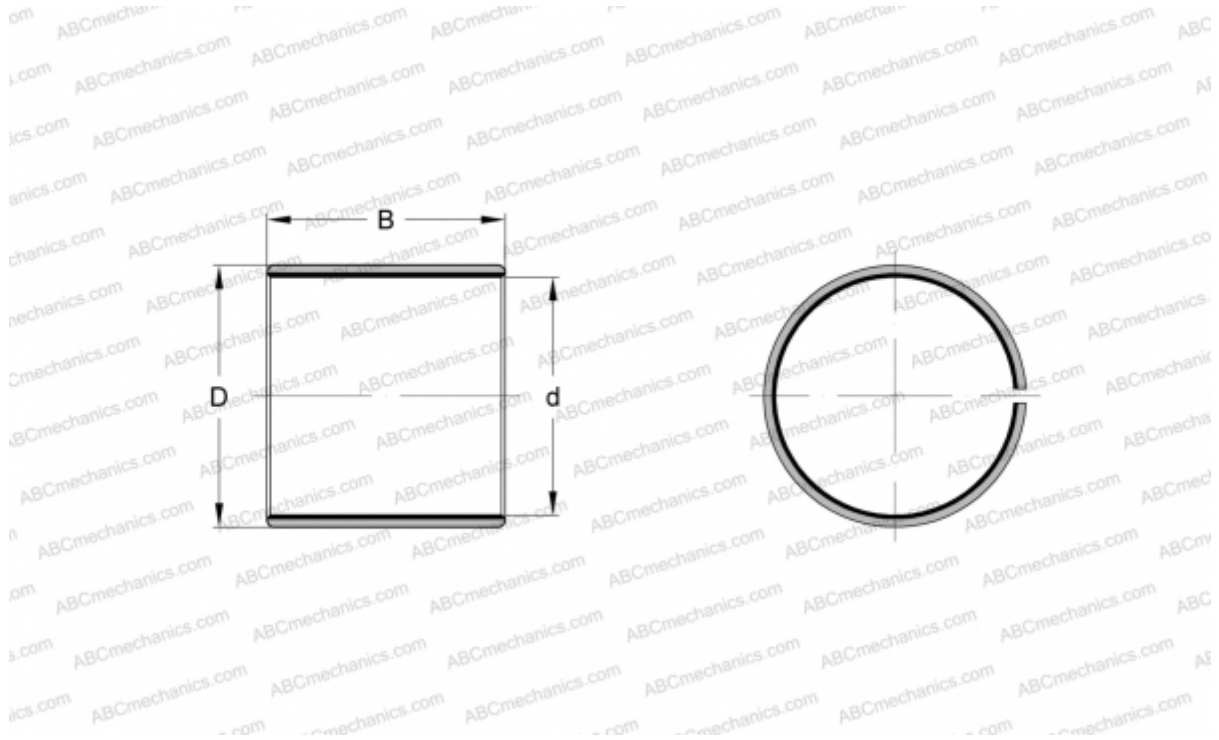

PCM 121425 E SKF

Plain bushes

TYPE: Plain bearings, Bushings, thrust washers and strips, Bushings, Without flange, Maintenance-free, PTFE composite (SKF)

Technical specification

DIMENSIONS, MM

d	12,000
D	14,000
B	25,000