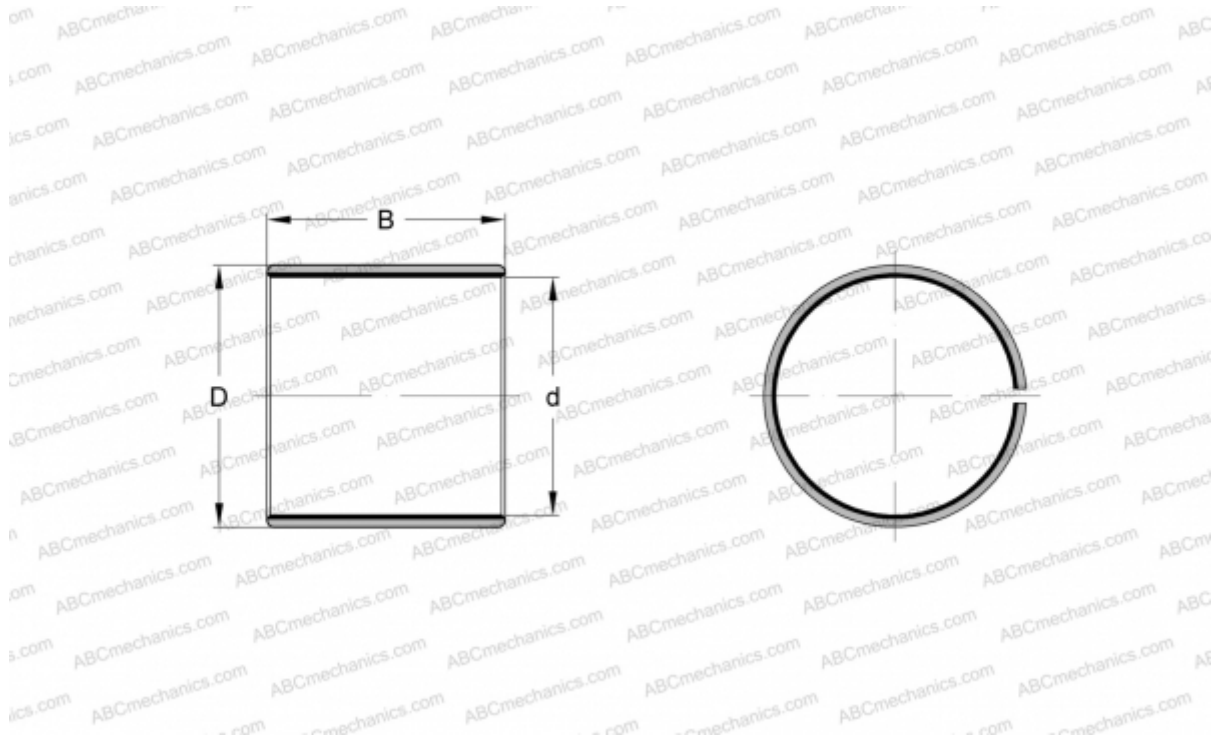

PCM 131510 E SKF

Plain bushes

TYPE: Plain bearings, Bushings, thrust washers and strips, Bushings, Without flange, Maintenance-free, PTFE composite (SKF)

Technical specification

DIMENSIONS, MM

d	13,000
D	15,000
B	10,000