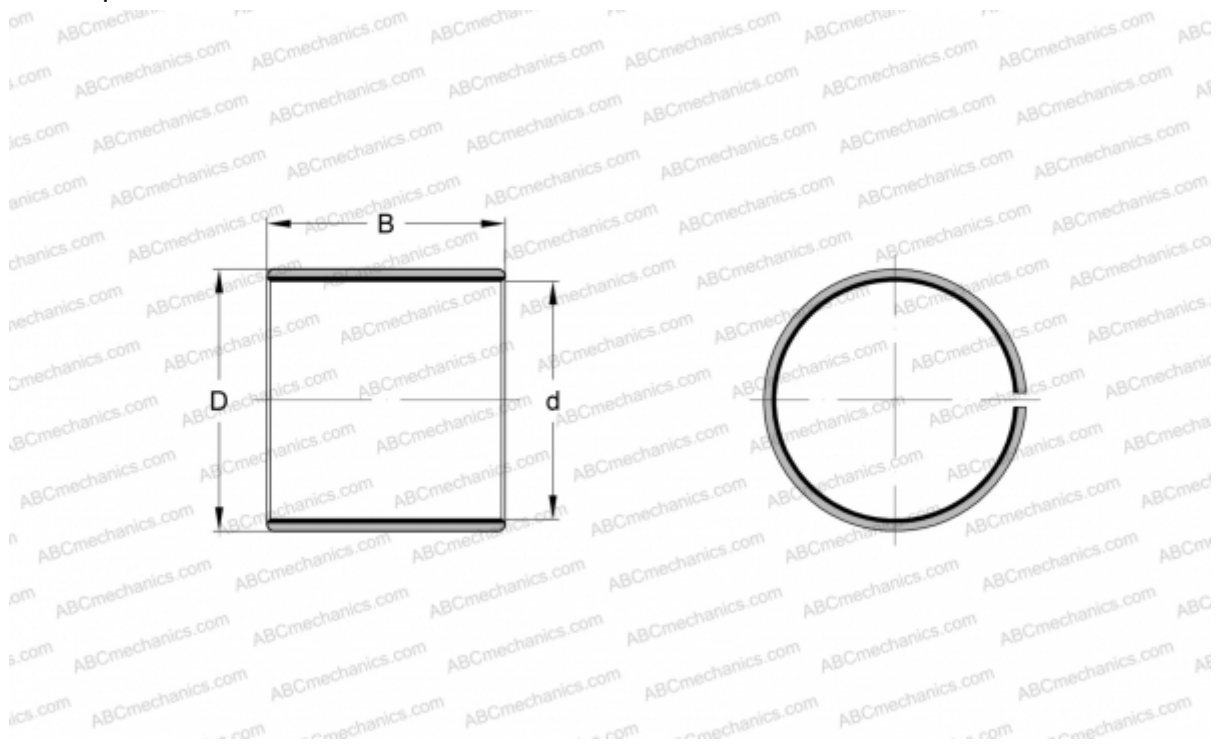

PCM 141615 E SKF

Plain bushes

TYPE: Plain bearings, Bushings, thrust washers and strips, Bushings, Without flange, Maintenance-free, PTFE composite (SKF)

Technical specification

DIMENSIONS, MM

d	14,000
D	16,000
B	15,000