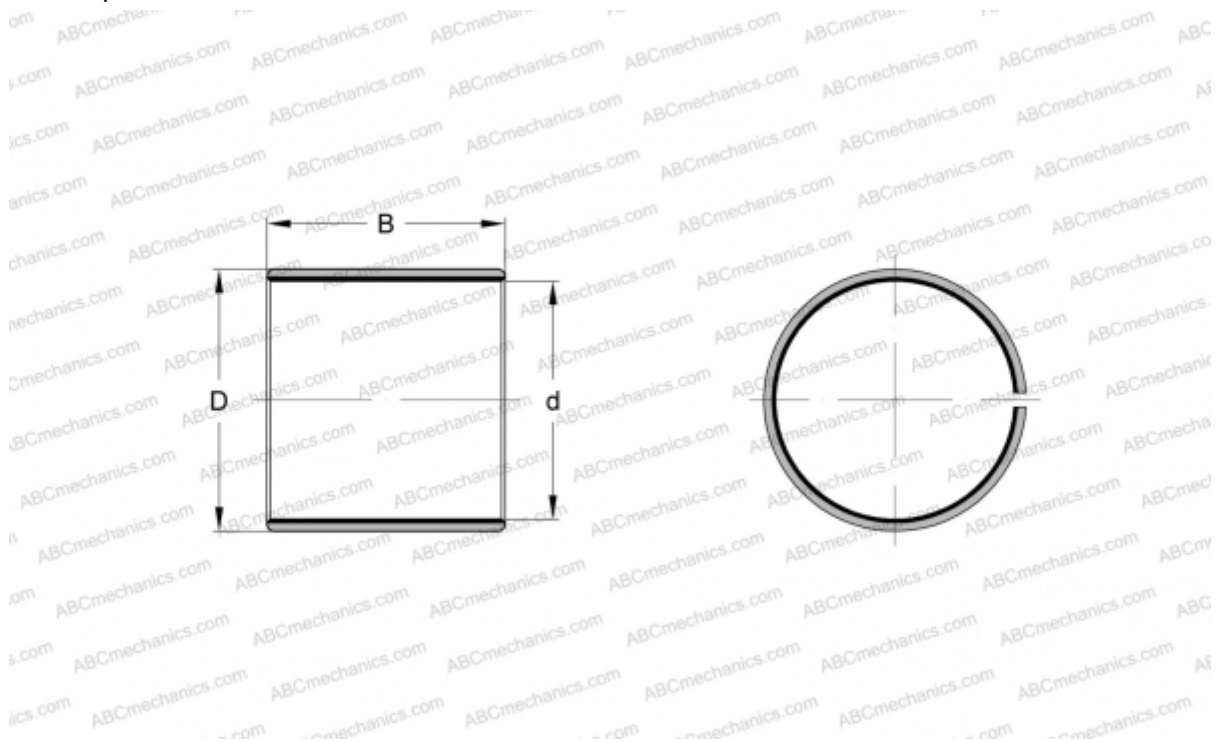

PCM 151710 E SKF

Plain bushes

TYPE: Plain bearings, Bushings, thrust washers and strips, Bushings, Without flange, Maintenance-free, PTFE composite (SKF)

Technical specification

DIMENSIONS, MM

d	15,000
D	17,000
B	10,000