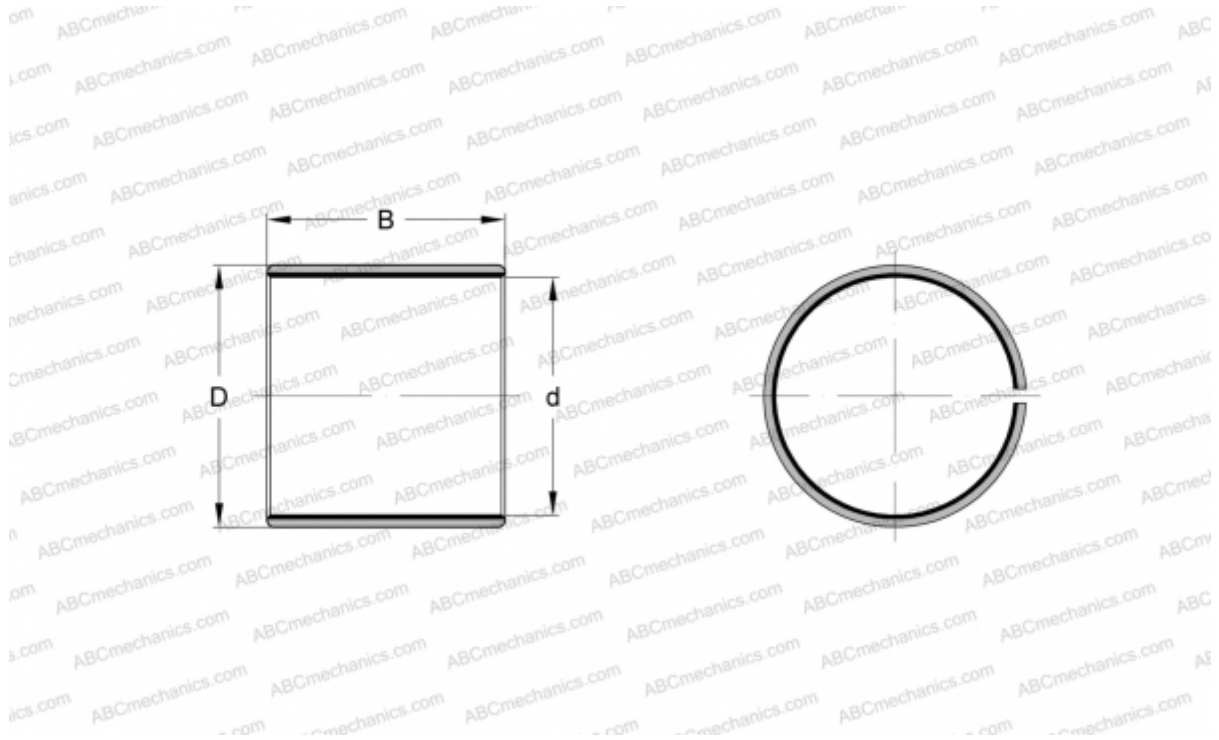

PCM 151715 E SKF

Plain bushes

TYPE: Plain bearings, Bushings, thrust washers and strips, Bushings, Without flange, Maintenance-free, PTFE composite (SKF)

Technical specification

DIMENSIONS, MM

| | |
|---|--------|
| d | 15,000 |
| D | 17,000 |
| B | 15,000 |